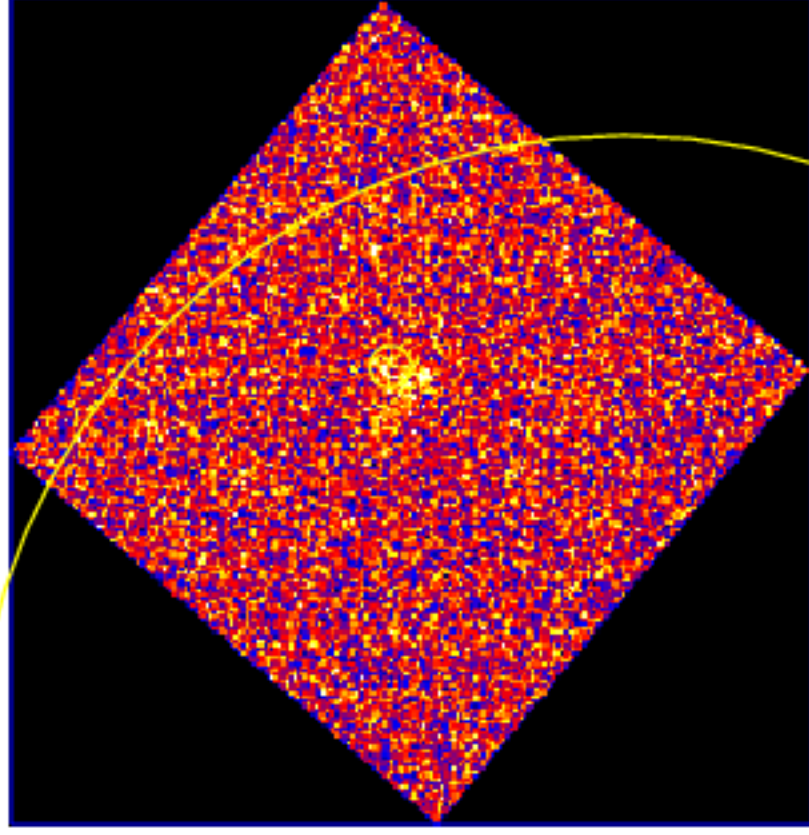

# UVOT Finding Chart

OBSID 00794972000 / DATE-OBS 2017-12-05T07:26:15.5

33:30.0

34:00.0

30.0

-12:35:00.0

30.0

36:00.0

30.0

37:00.0

48.0 44.0 11:09:40.0 36.0

RA (J2000)

0

1

2

3