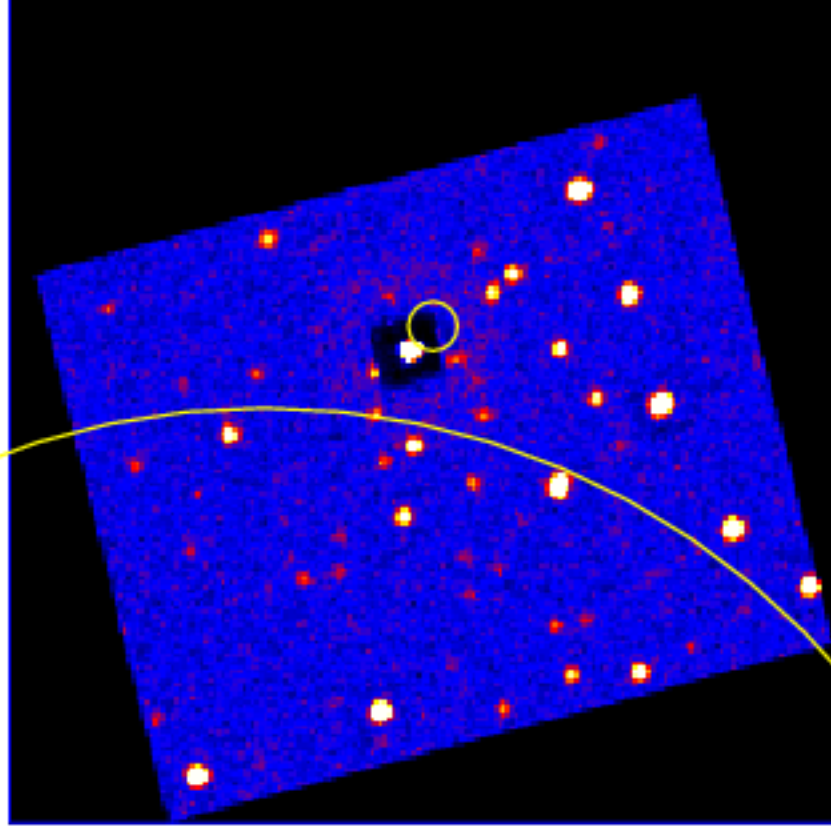

UVOT Finding Chart

OBSID 00797441000 / DATE-OBS 2017-12-16T03:09:23.5

27:30.0

28:00.0

30.0

Dec (J2000)

29:00.0

30.0

-50:30:00.0

30.0

06.0

14:08:00.0

07:54.0

RA (J2000)

10

20