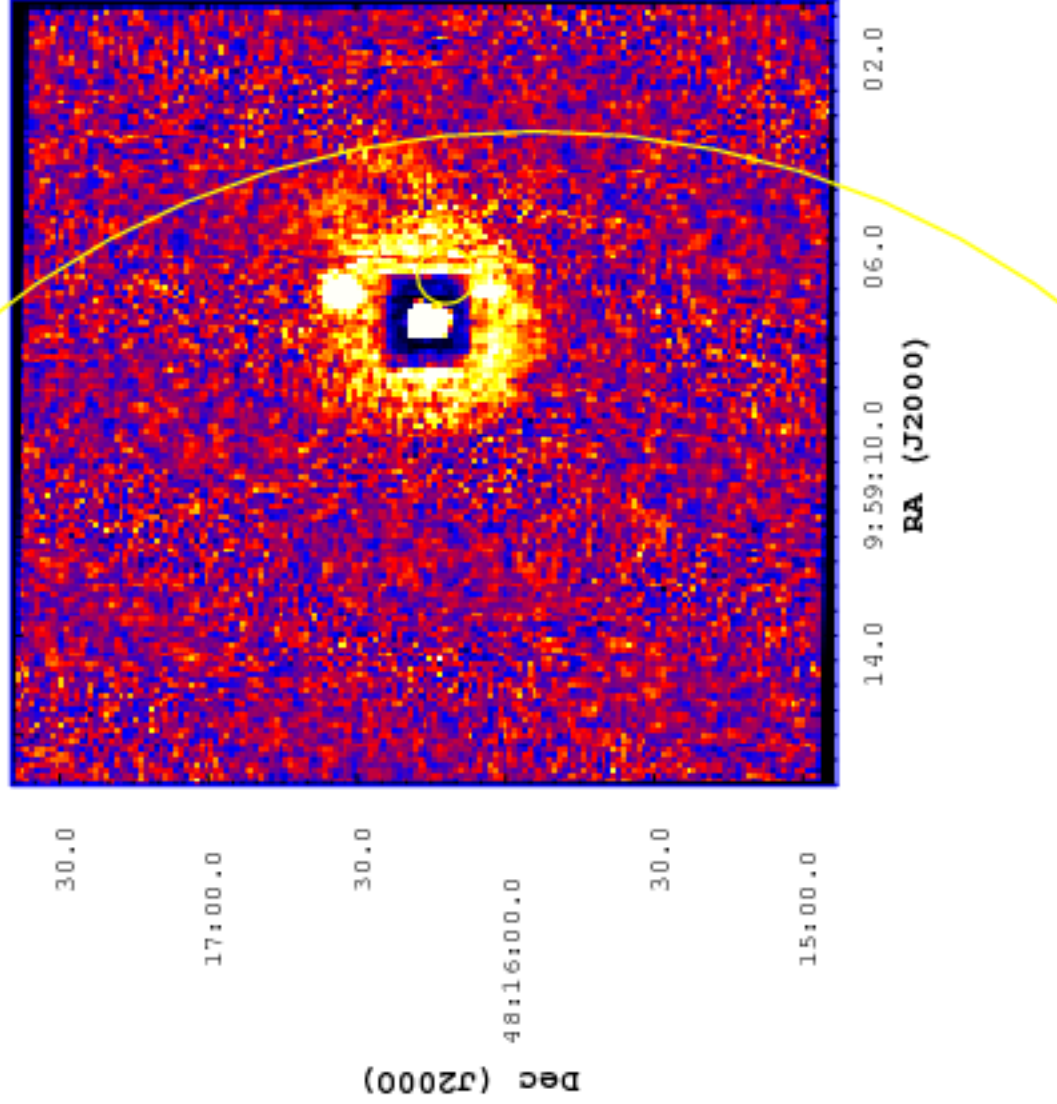

# UVOT Finding Chart

OBSID 00804692000 / DATE-OBS 2018-01-11T16:44:04.0

30.0

17:00.0

30.0

48:16:00.0

30.0

15:00.0

14.0 9:59:10.0 06.0 02.0

RA (J2000)

0 2 4 6 8 10 12 14 16 18 20