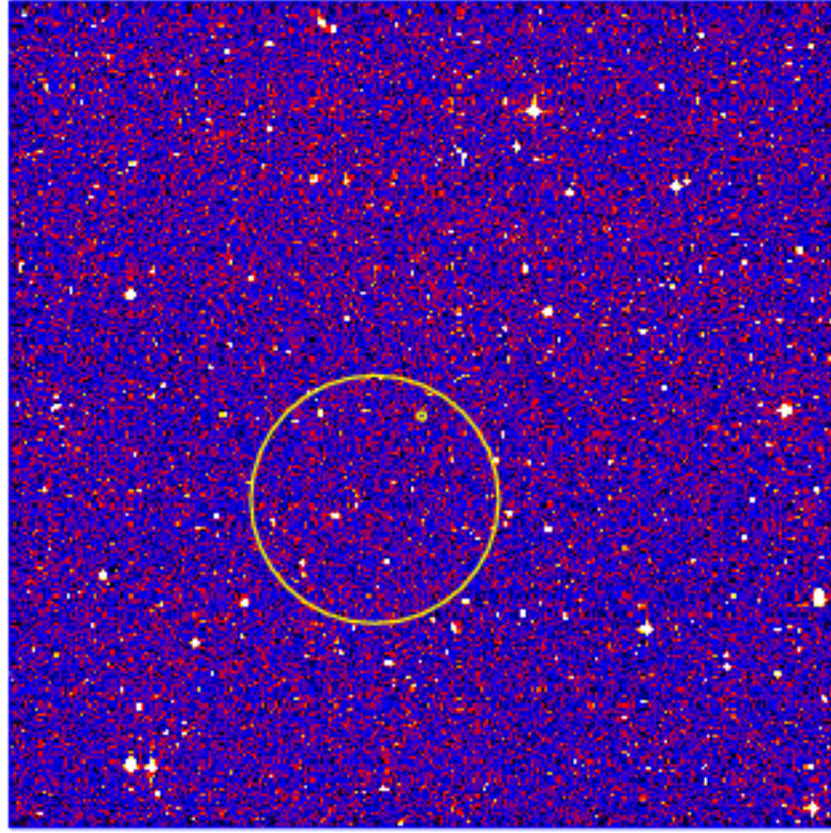

UVOT Finding Chart

OBSID 00805318000 / DATE-OBS 2018-01-15T04:31:03.5

28:00.0

30:00.0

32:00.0

34:00.0

36:00.0

38:00.0