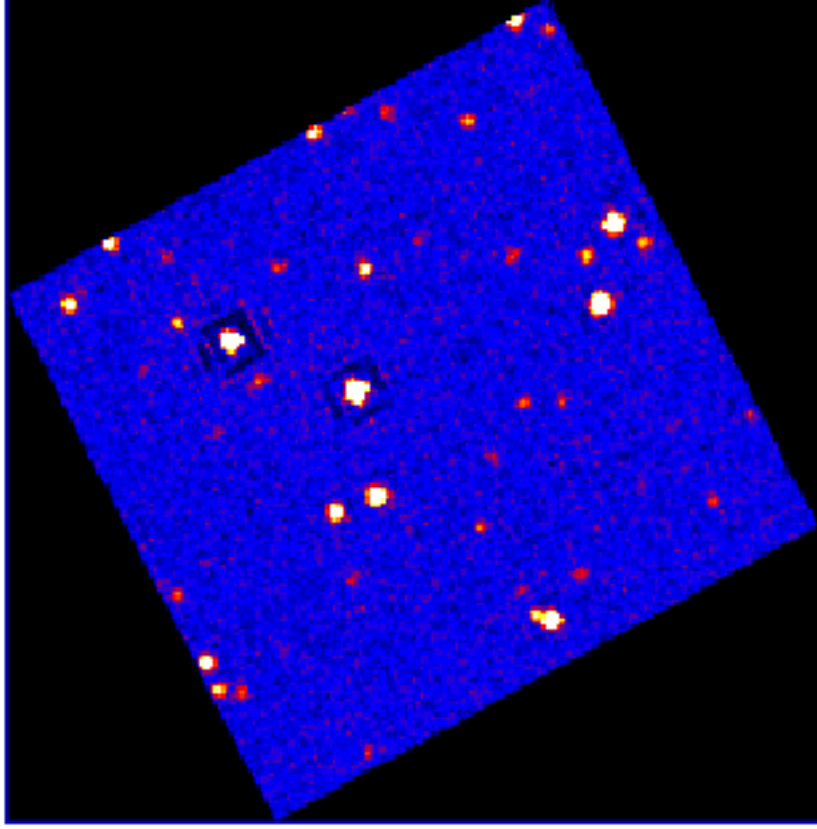

UVOT Finding Chart

OBSID 00810300000 / DATE-OBS 2018-02-16T07:16:37.7

41:00.0

30.0

-42:42:00.0

30.0

43:00.0

30.0

44:00.0

04.0

16.0 16:58:10.0

16.0

22.0

RA (J2000)

10

20