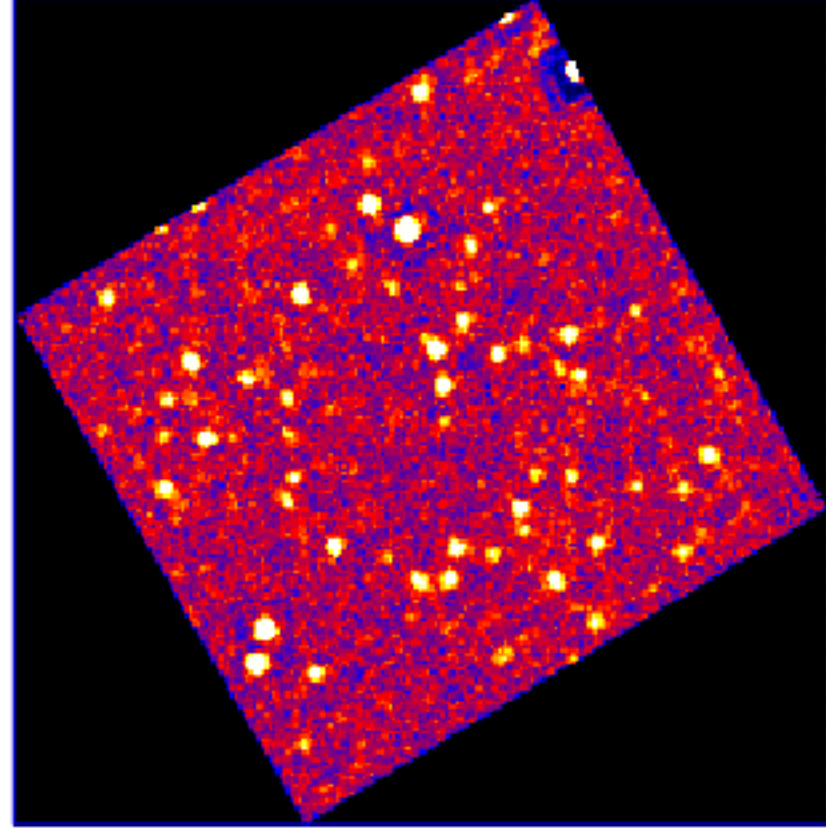

UVOT Finding Chart

OBSID 00811235000 / DATE-OBS 2018-02-22T13:11:46.6

46:30.0

47:00.0

30.0

48:00.0

30.0

49:00.0