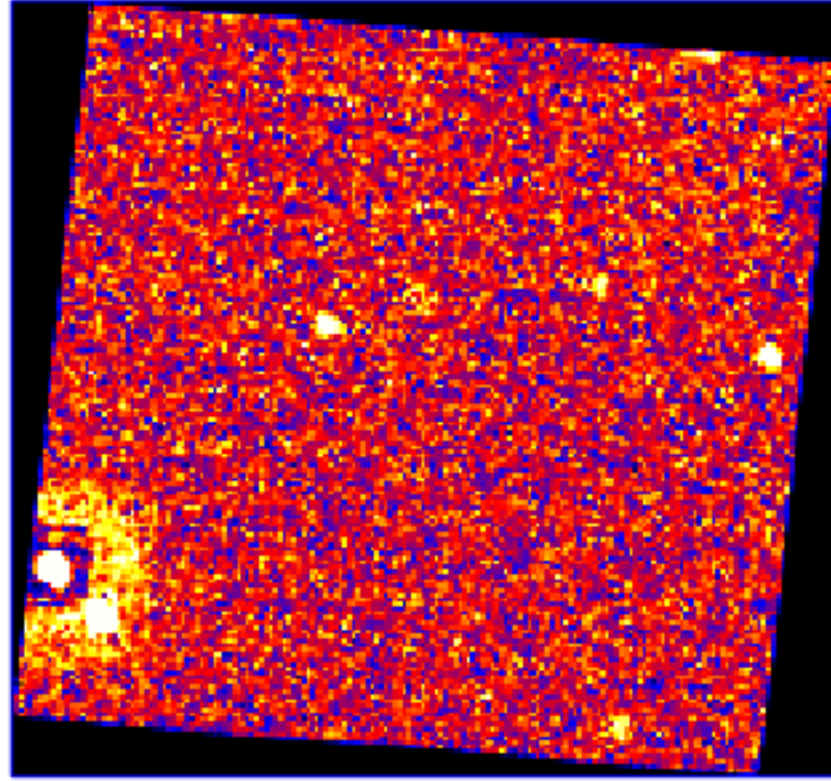

UVOT Finding Chart

OBSID 00811686000 / DATE-OBS 2018-02-25T20:34:10.1

19:00.0

30.0

29:18:00.0

30.0

17:00.0

16:30.0

12:22:30.0 26.0 22.0

RA (J2000)

0 2 4 6 8 10 12 14 16