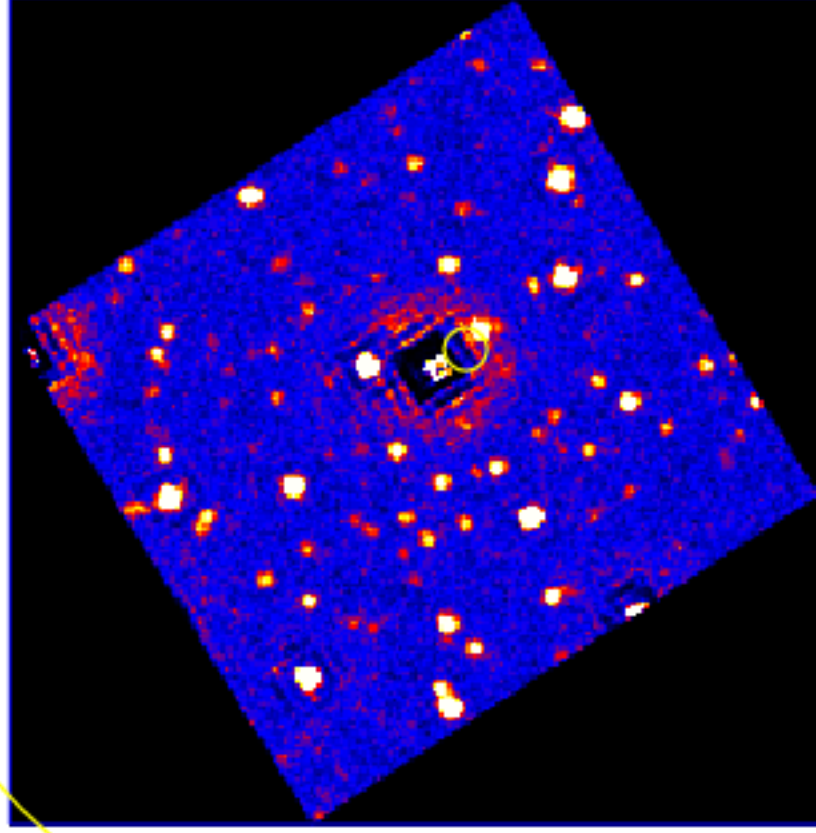

# UVOT Finding Chart

OBSID 00814259000 / DATE-OBS 2018-03-14T19:26:14.1

13:00.0

30.0

12:00.0

30.0

11:00.0

30.0