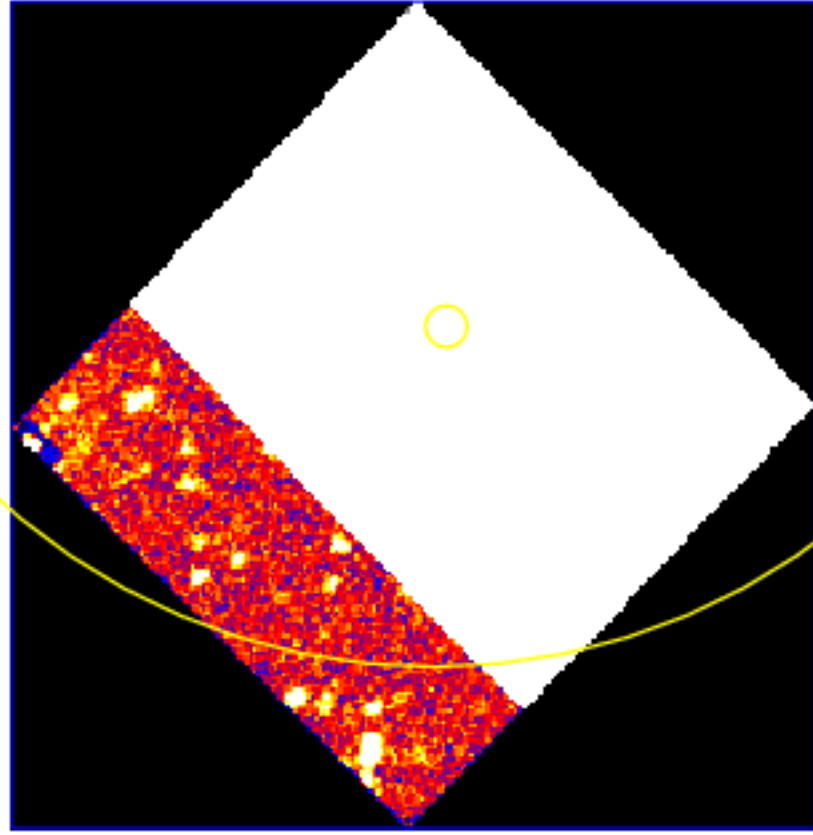

# UVOT Finding Chart

OBSID 00814305000 / DATE-OBS 2018-03-14T22:25:31.7

39:00.0

30.0

23:38:00.0

30.0

37:00.0

30.0

36:00.0

44.0 19:51:40.0

36.0

32.0

28.0

RA (J2000)

5

10