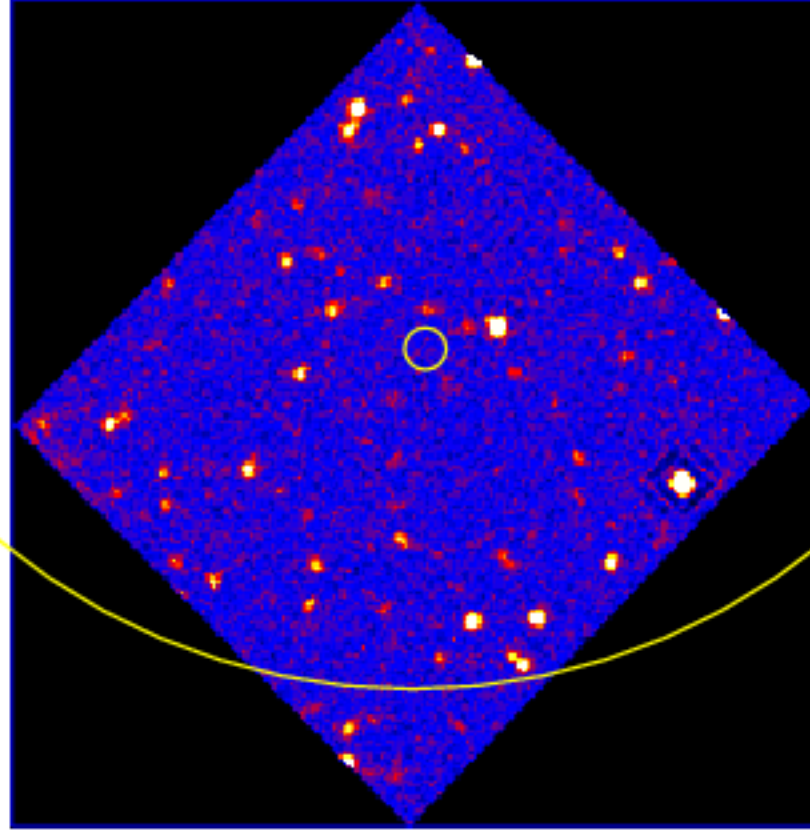

UVOT Finding Chart

OBSID 00814305000 / DATE-OBS 2018-03-14T22:38:19.5

39:00.0

30.0

23:38:00.0

30.0

37:00.0

30.0

36:00.0

42.0 38.0 34.0 19:51:30.0

RA (J2000)

10

20

30

40

50