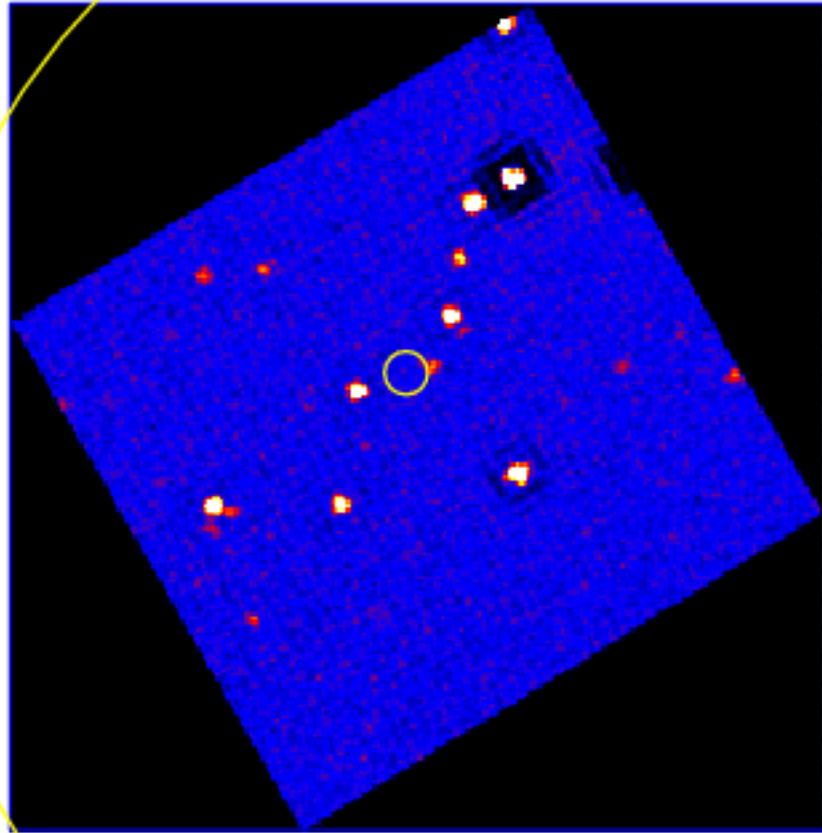

# UVOT Finding Chart

OBSID 00814677000 / DATE-OBS 2018-03-16T05:12:15.6

48.0 44.0 17:41:40.0

RA (J2000)

0 20 40 60 80 100 120 140