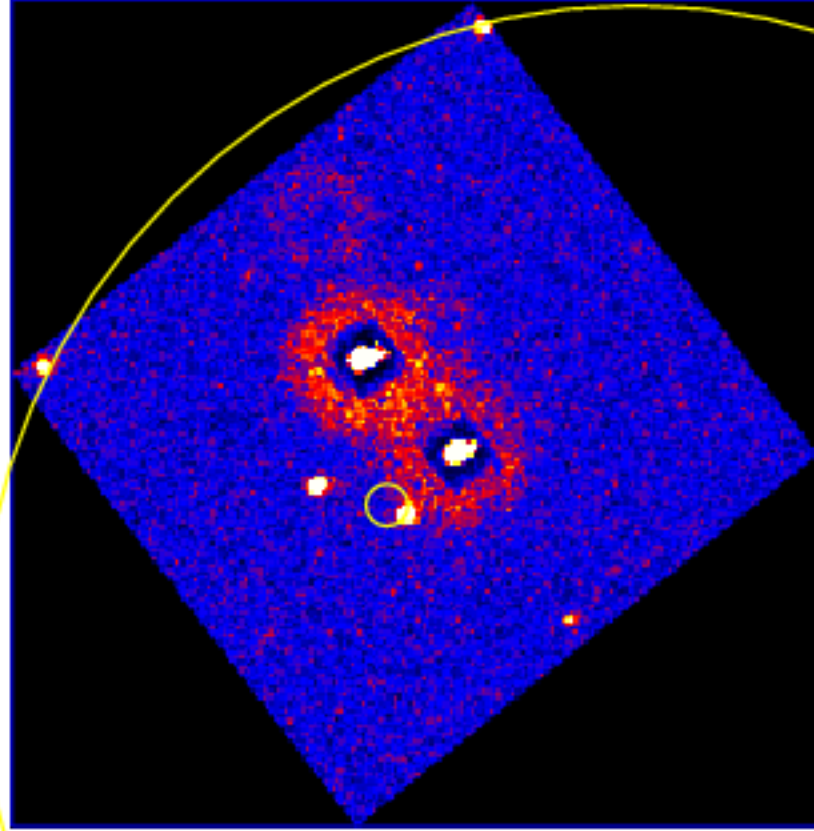

UVOT Finding Chart

OBSID 0081949000 / DATE-OBS 2018-03-29T14:10:36.5

-23:40:00.0

30.0

41:00.0

30.0

42:00.0

30.0