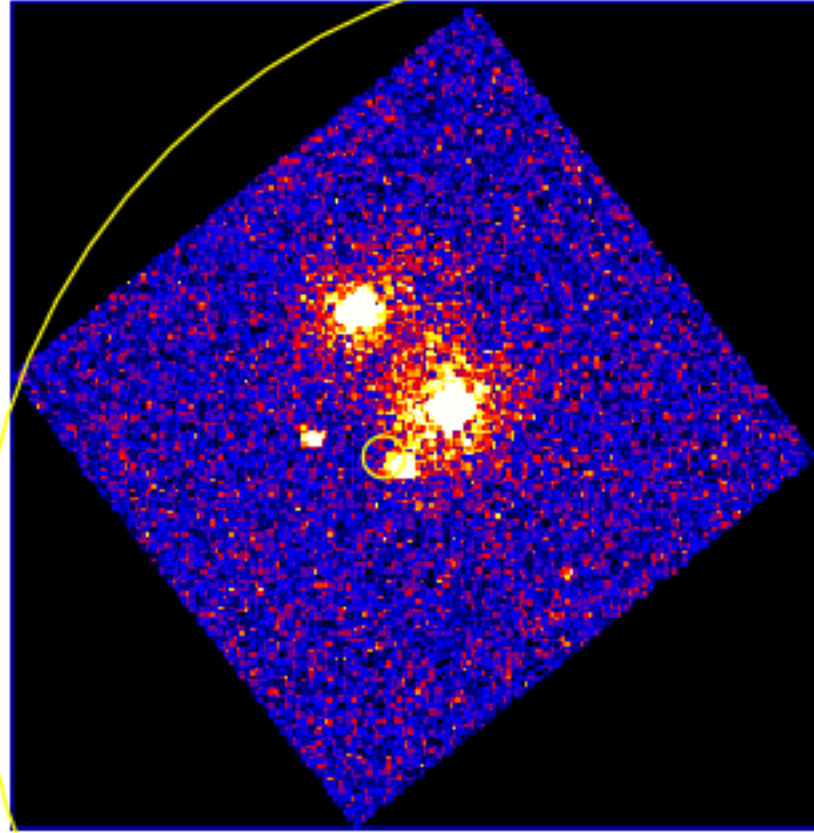

UVOT Finding Chart

OBSID 0081949000 / DATE-OBS 2018-03-29T14:13:14.4

-23:40:00.0

30.0

41:00.0

30.0

42:00.0

30.0

43:00.0

44.0 5:31:40.0 36.0 32.0 28.0

RA (J2000)