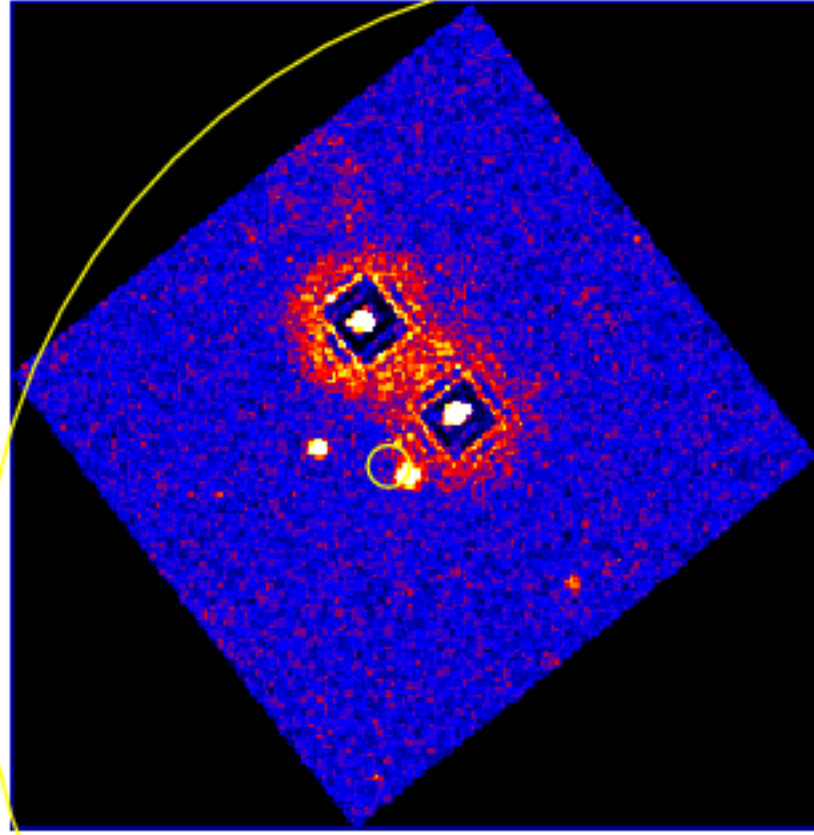

UVOT Finding Chart

OBSID 0081949000 / DATE-OBS 2018-03-29T14:23:15.3

-23:40:00.0

30.0

41:00.0

30.0

42:00.0

30.0