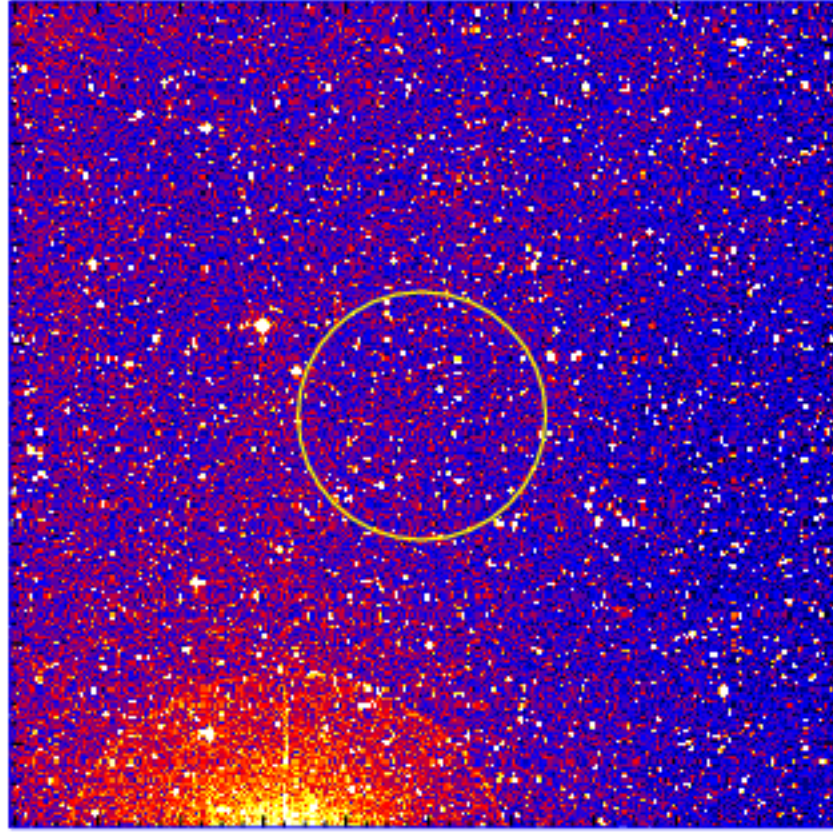

UVOT Finding Chart

OBSID 00821103000 / DATE-OBS 2018-04-02T09:47:39.9

48:00.0
-14:50:00.0
52:00.0
54:00.0
56:00.0
58:00.0
-15:00:00.0
02:00.0
04:00.0
06:00.0

16:48:00.0 40.0 20.0 47:00.0

RA (J2000)

4500

5000