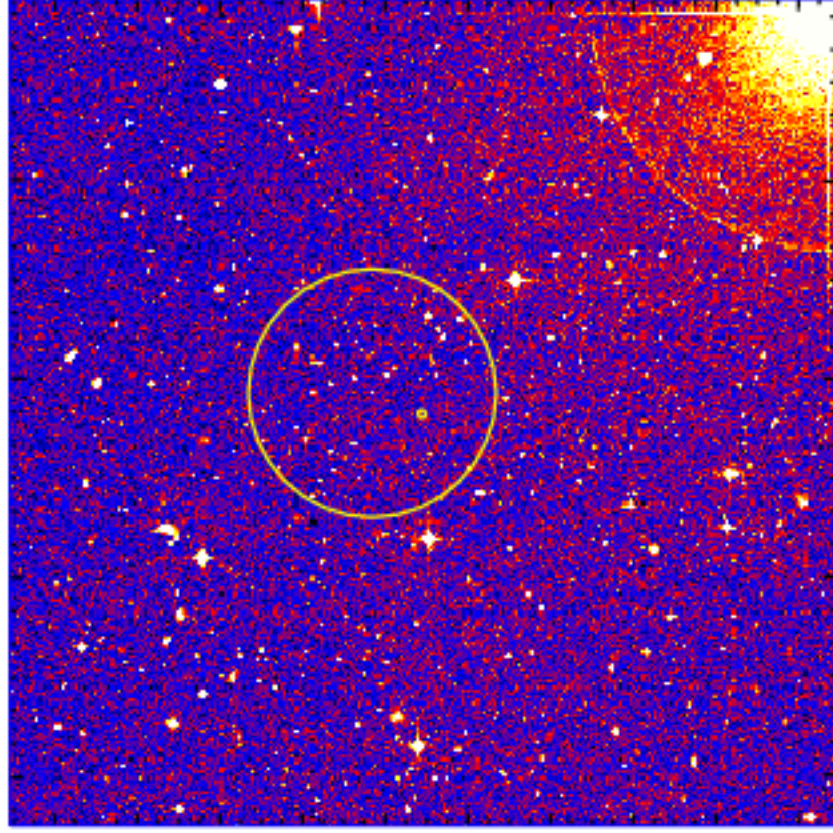

# UVOT Finding Chart

OBSID 00821902000 / DATE-OBS 2018-04-04T02:13:26.3

04:00.0  
06:00.0  
08:00.0  
-50:10:00.0  
12:00.0  
14:00.0  
16:00.0  
18:00.0  
20:00.0  
22:00.0

30.0 3:34:00.0 30.0 33:00.0

RA (J2000)