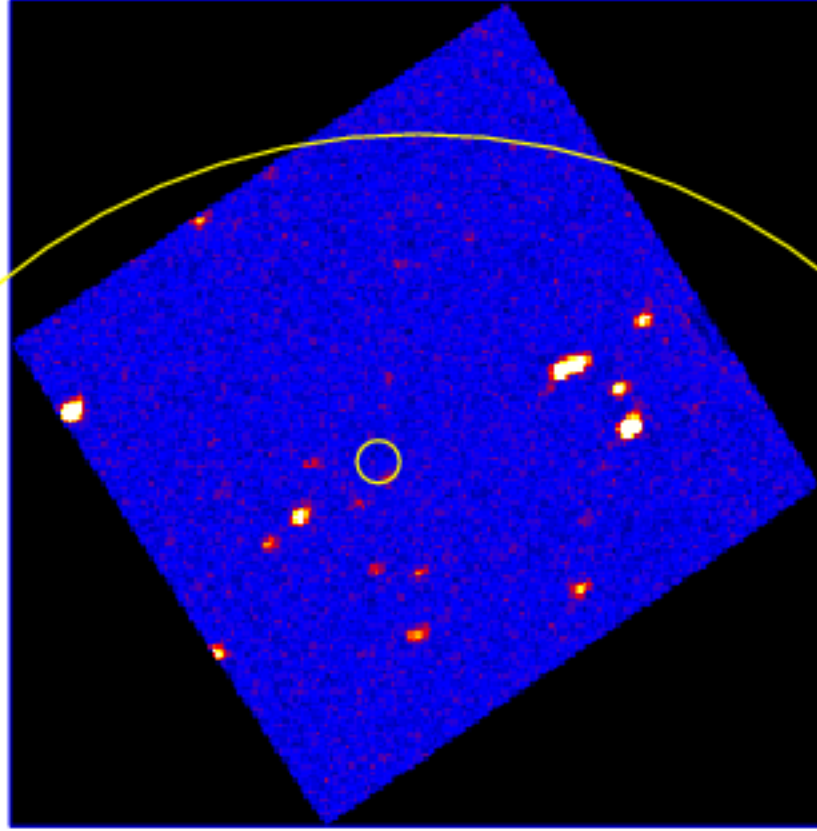

UVOT Finding Chart

OBSID 00824063000 / DATE-OBS 2018-04-10T08:06:19.1

12:50:00.0

30.0

49:00.0

30.0

48:00.0

30.0

47:00.0

Dec (J2000)

54.0

6:23:50.0

66.0

42.0

RA (J2000)

10

20

30

40

50

60

70

80