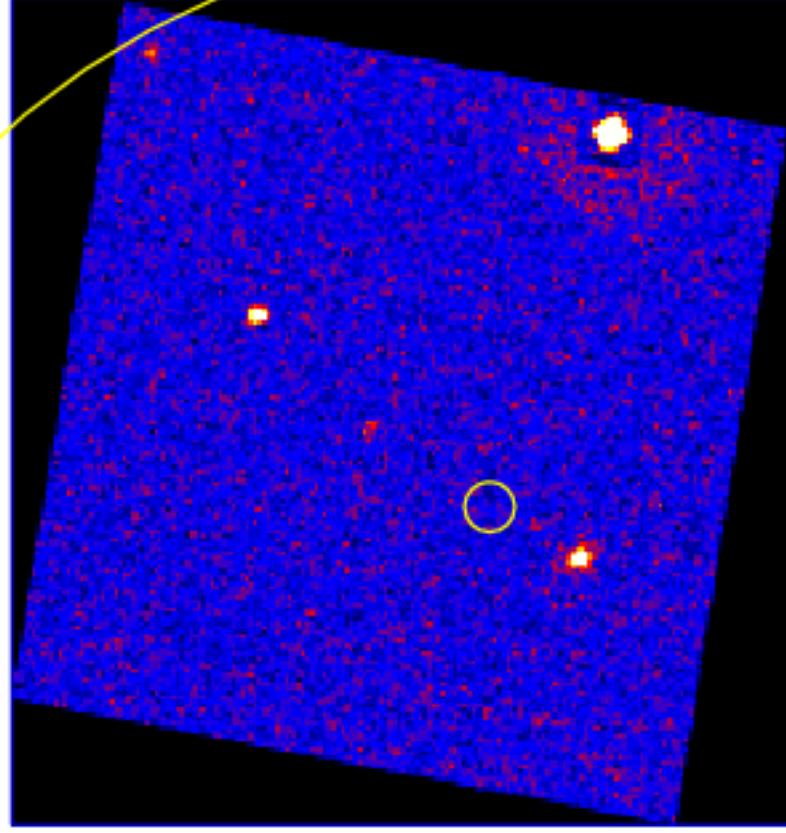

# UVOT Finding Chart

OBSID 00828672000 / DATE-OBS 2018-04-25T06:48:10.6

55:30.0

56:00.0

30.0

Dec (J2000)

-32:57:00.0

30.0