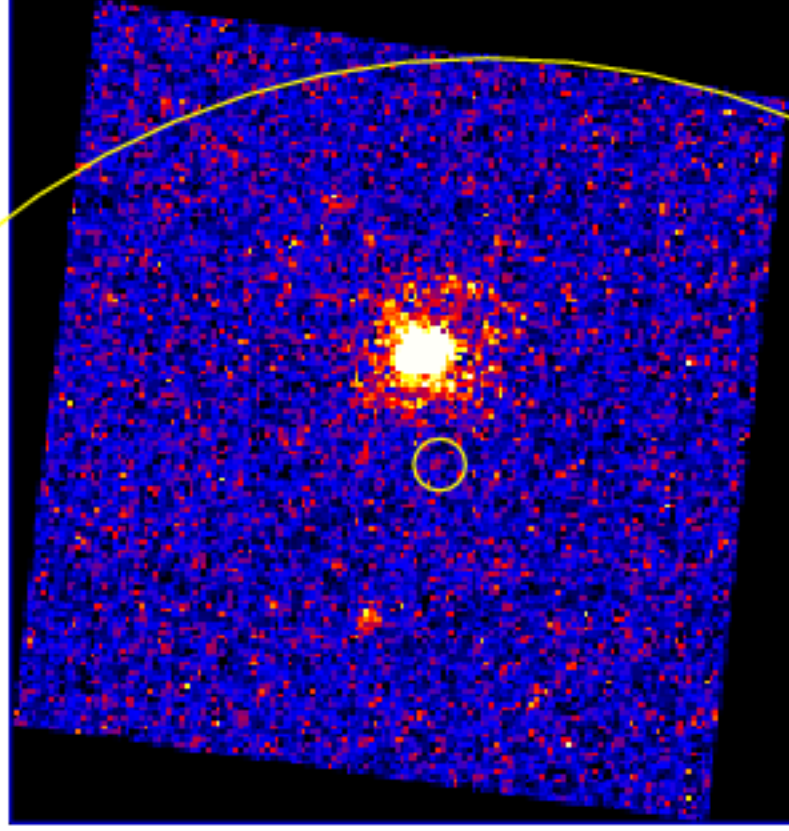

UVOT Finding Chart

OBSID 00832368000 / DATE-OBS 2018-05-14T13:30:53.4

30.0

36:59:00.0

30.0

58:00.0

57:30.0

34.0 13:09:30.0 26.0 22.0