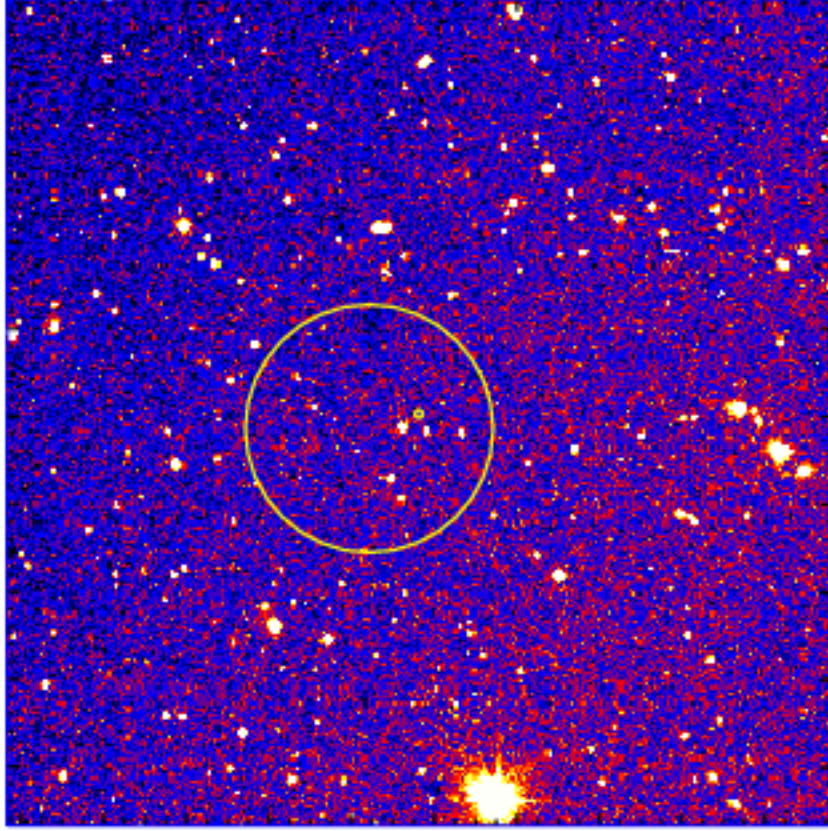

UVOT Finding Chart

OBSID 0083520000 / DATE-OBS 2018-06-02T08:17:25.4

Dec (J2000)
14:00.0
12:00.0
10:00.0
08:00.0
06:00.0
04:00.0
02:00.0
32:00:00.0
58:00.0
31:56:00.0

9:30:00.0 40.0 20.0 29:00.0 28:40.0

RA (J2000)