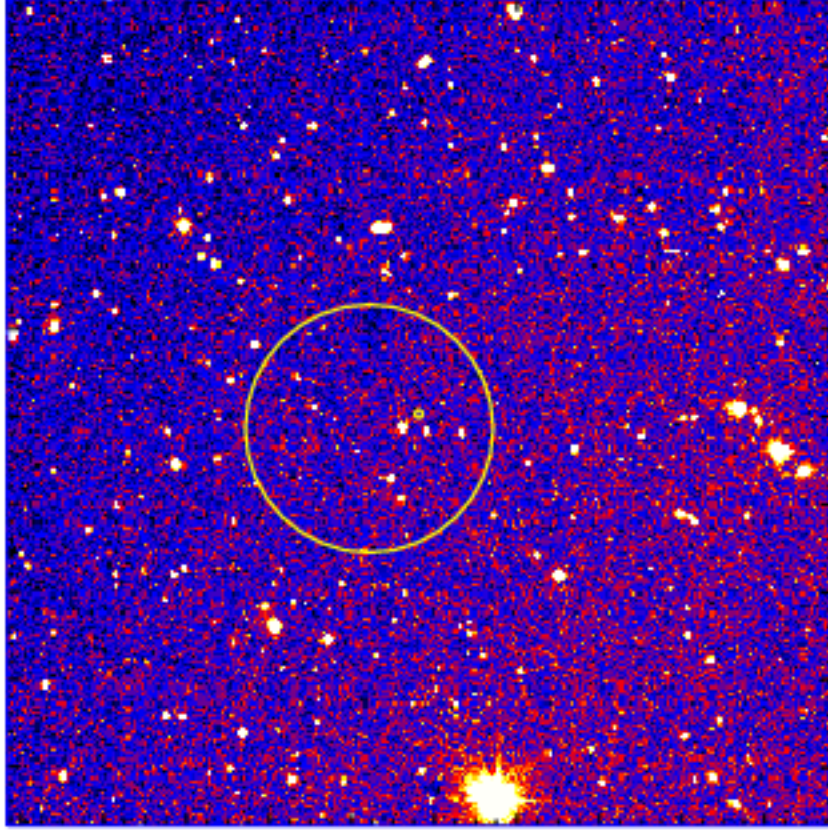

# UVOT Finding Chart

OBSID 0083520000 / DATE-OBS 2018-06-02T08:20:03.3

Dec (J2000)  
14:00.0  
12:00.0  
10:00.0  
08:00.0  
06:00.0  
04:00.0  
02:00.0  
32:00:00.0  
58:00.0  
31:56:00.0

9:30:00.0 40.0 20.0 29:00.0 28:40.0

RA (J2000)