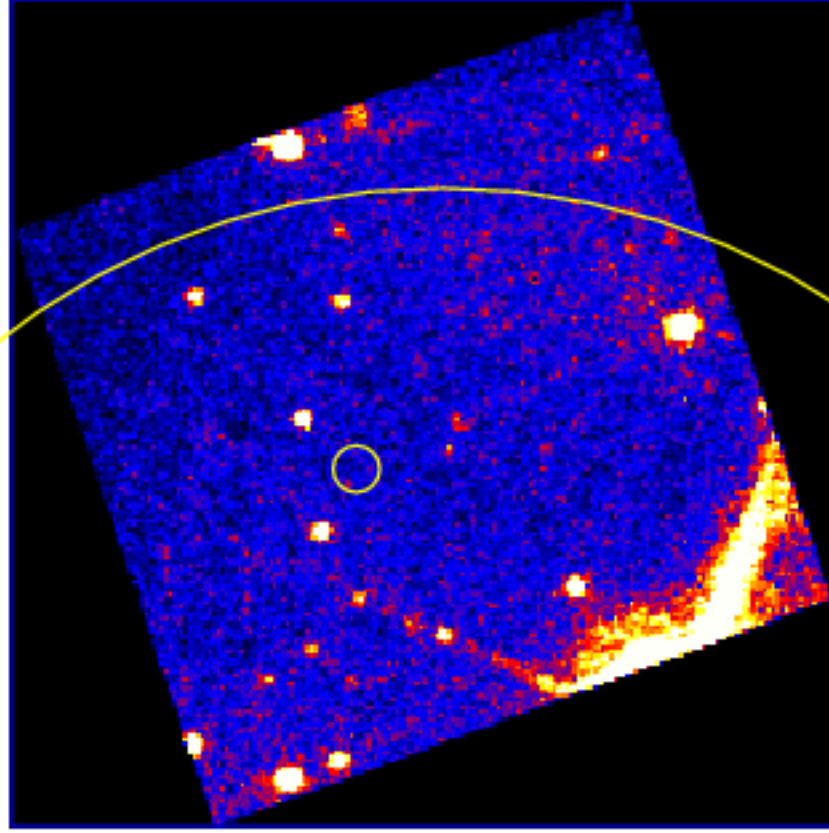

UVOT Finding Chart

OBSID 00840853000 / DATE-OBS 2018-06-13T15:39:14.7

03:00.0

30.0

-43:04:00.0

30.0

05:00.0

30.0