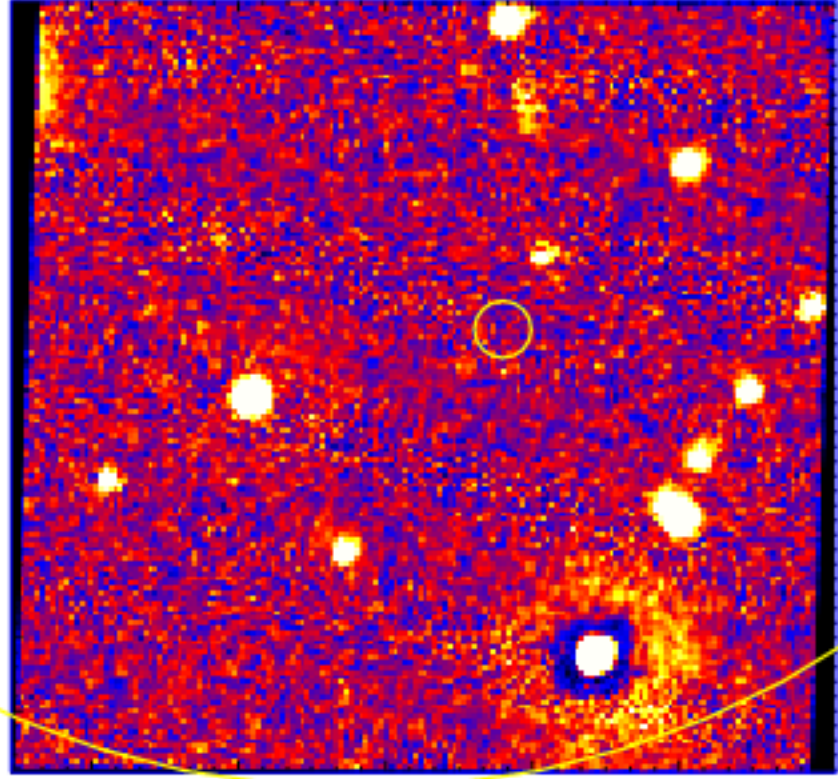

# UVOT Finding Chart

OBSID 00844192000 / DATE-OBS 2018-06-24T13:51:59.7

19:00.0

30.0

-2:20:00.0

30.0

21:00.0

30.0