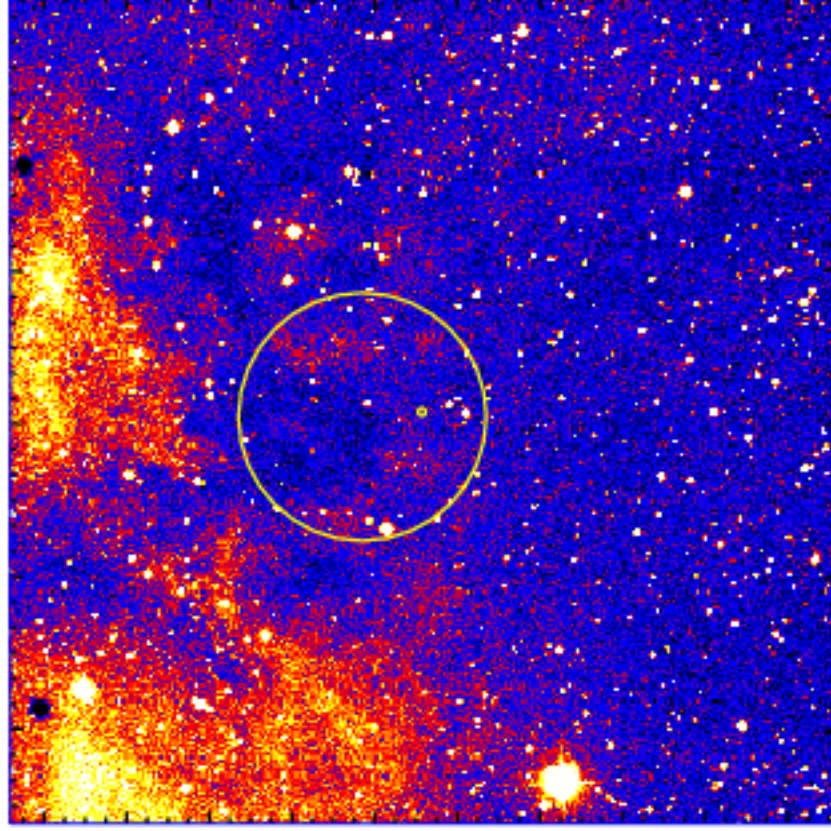

# UVOT Finding Chart

OBSID 00846868000 / DATE-OBS 2018-07-09T10:56:54.4

30:00.0  
28:00.0  
26:00.0  
24:00.0  
22:00.0  
60:20:00.0  
18:00.0  
16:00.0  
14:00.0  
12:00.0

2:33:30.0 2:32:30.0 31:30.0

RA (J2000)