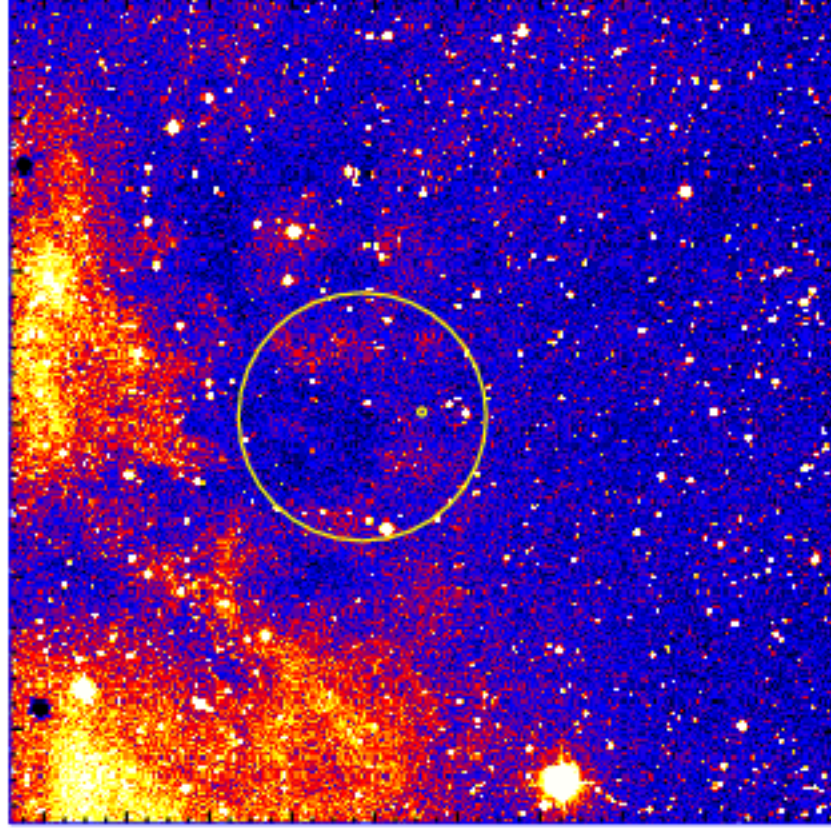

UVOT Finding Chart

OBSID 00846868000 / DATE-OBS 2018-07-09T11:06:57.5

30:00.0
28:00.0
26:00.0
24:00.0
22:00.0
60:20:00.0
18:00.0
16:00.0
14:00.0
12:00.0

2:33:30.0 2:32:30.0 31:30.0

RA (J2000)