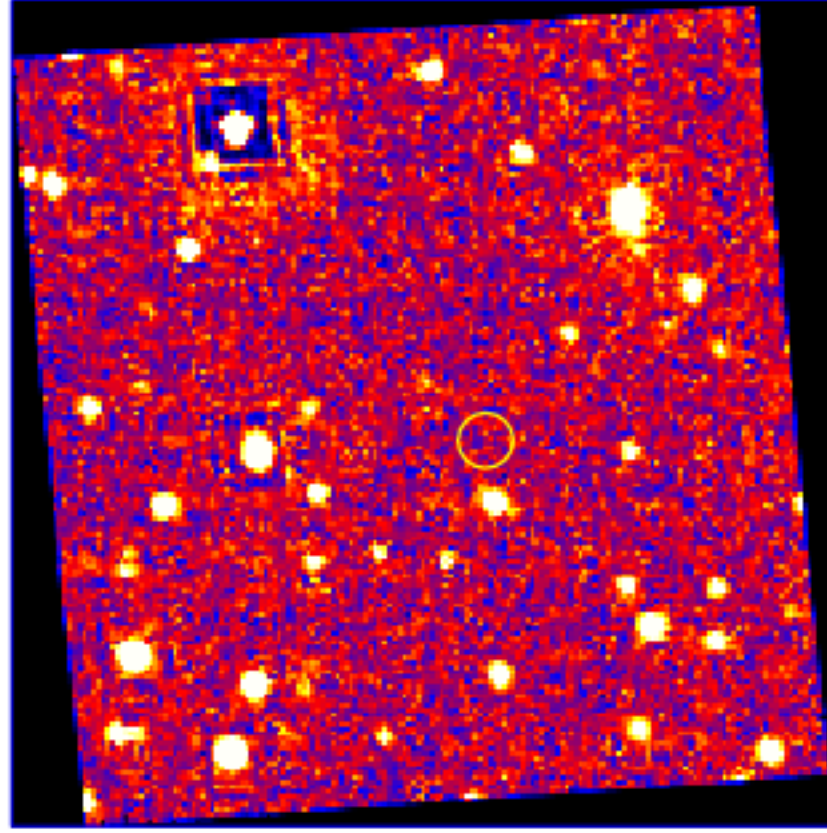

UVOT Finding Chart

OBSID 00853824000 / DATE-OBS 2018-08-18T03:26:53.3

19:30.0

-48:20:00.0

Dec (J2000)

30.0

21:00.0

30.0

38.0 34.0 11:18:30.0 26.0

RA (J2000)

5

10

15

20

25

30