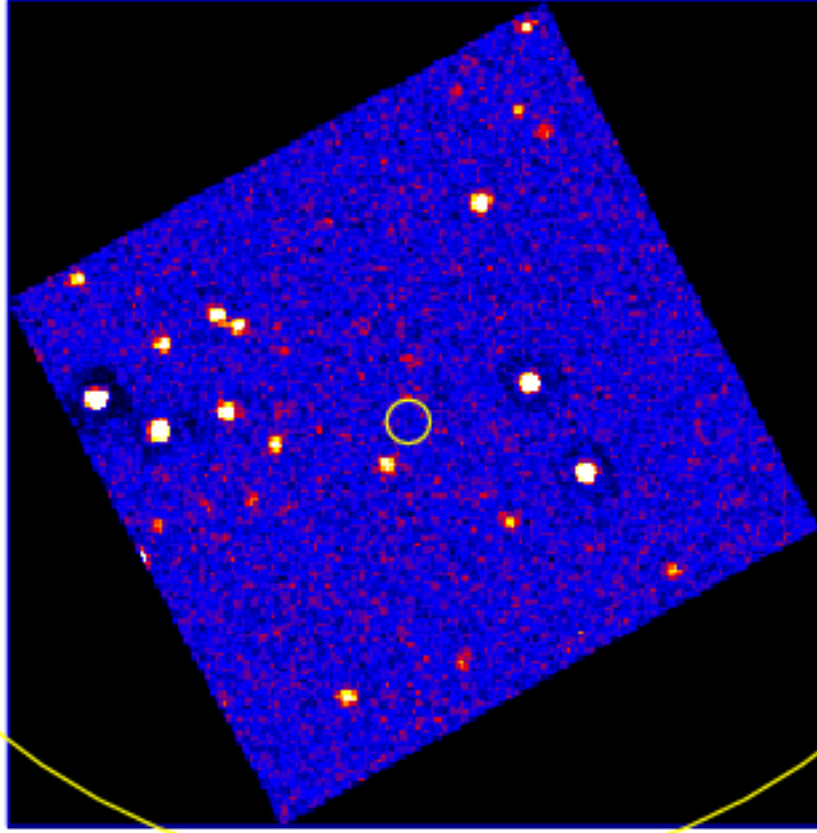

UVOT Finding Chart

OBSID 00856977000 / DATE-OBS 2018-08-28T19:53:56.6

46:30.0

47:00.0

30.0

-25:48:00.0

30.0

49:00.0

30.0

17:55:00.0

56.0

52.0

54:48.0

RA (J2000)

Dec (J2000)

5

10

15

20

25