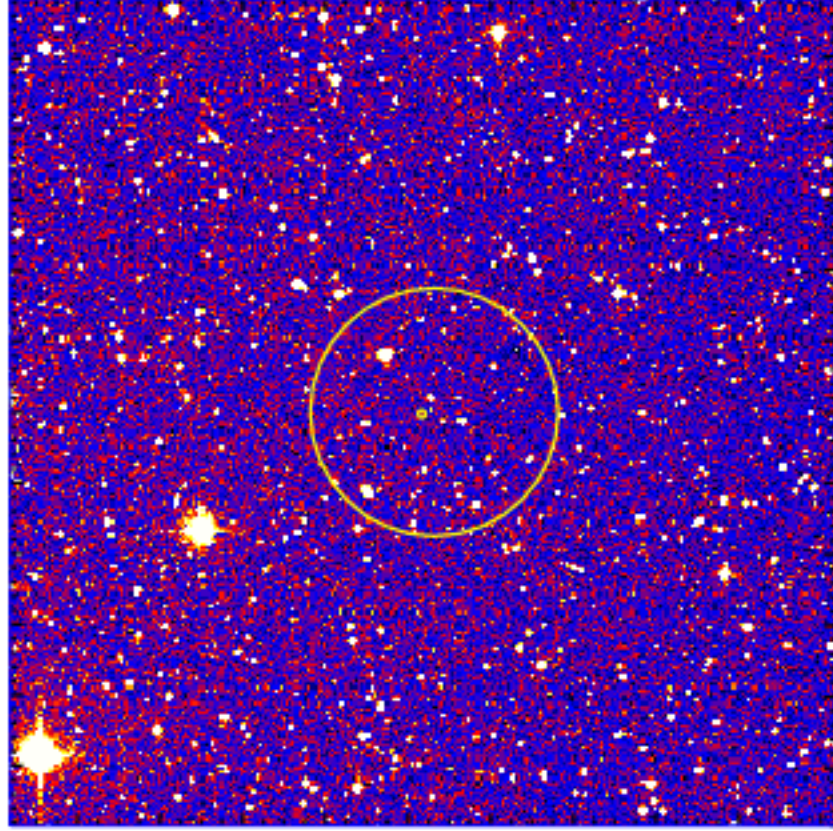

UVOT Finding Chart

OBSID 00859282000 / DATE-OBS 2018-09-04T21:31:05.2

46:00.0
44:00.0
42:00.0
46:40:00.0
38:00.0
36:00.0
34:00.0
32:00.0
30:00.0
28:00.0

18:17:50.0 18:17:10.0 18:16:30.0

RA (J2000)

2000

2500

3000

3500

4000