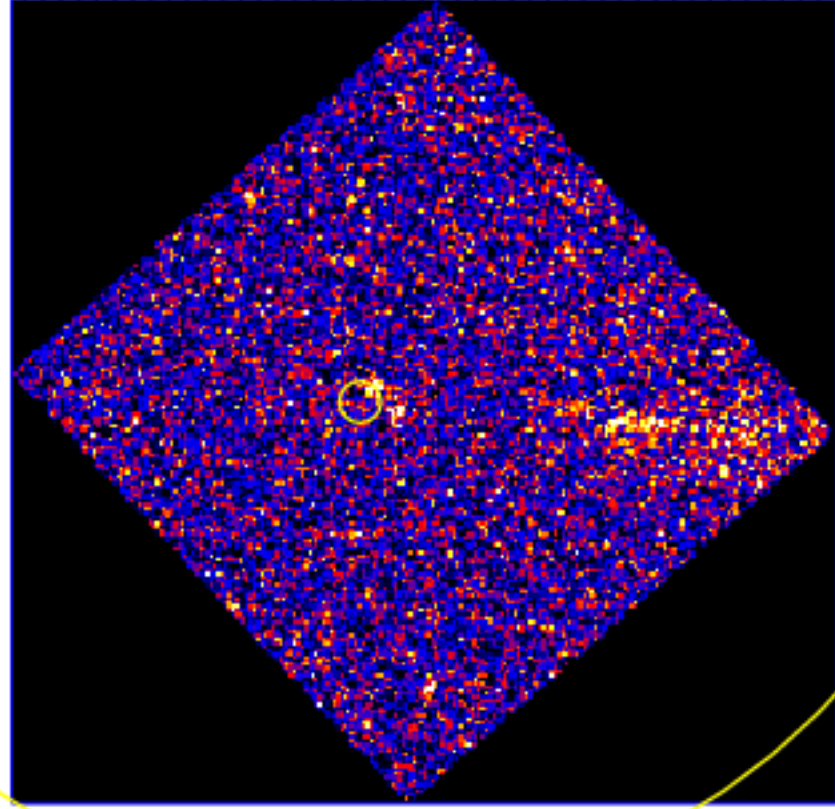

UVOT Finding Chart

OBSID 00867987000 / DATE-OBS 2018-10-20T19:15:32.7

06.0 0:56:00.0 54.0 55:48.0

RA (J2000)

21:30.0

22:00.0

30.0

-47:23:00.0