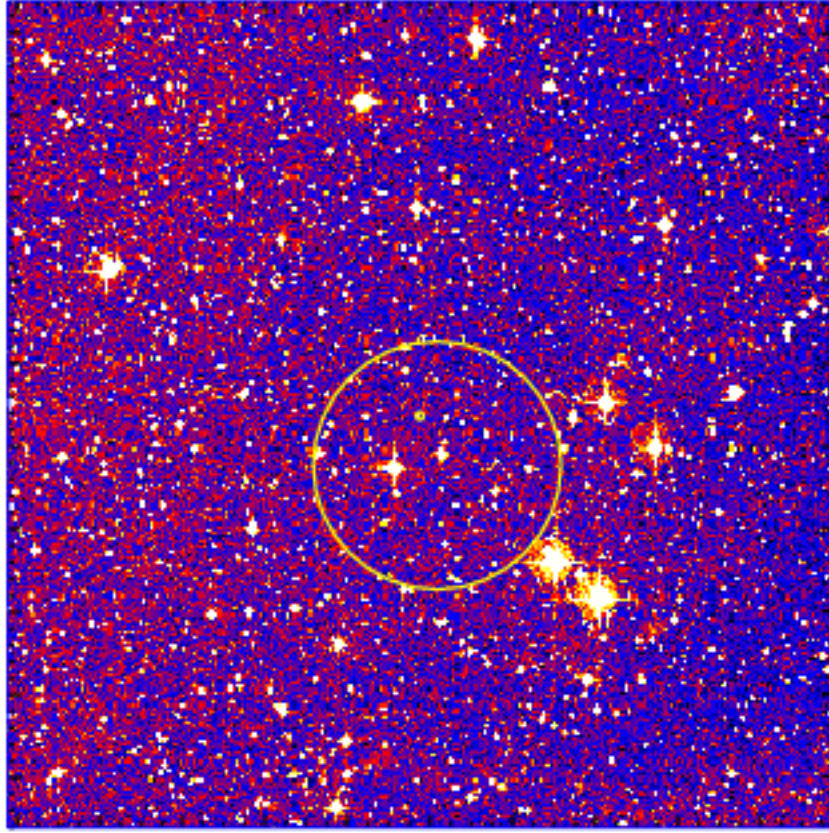

UVOT Finding Chart

OBSID 00871316000 / DATE-OBS 2018-11-10T08:48:37.5

20:10:00.0 30.0 09:00.0 08:30.0

RA (J2000)