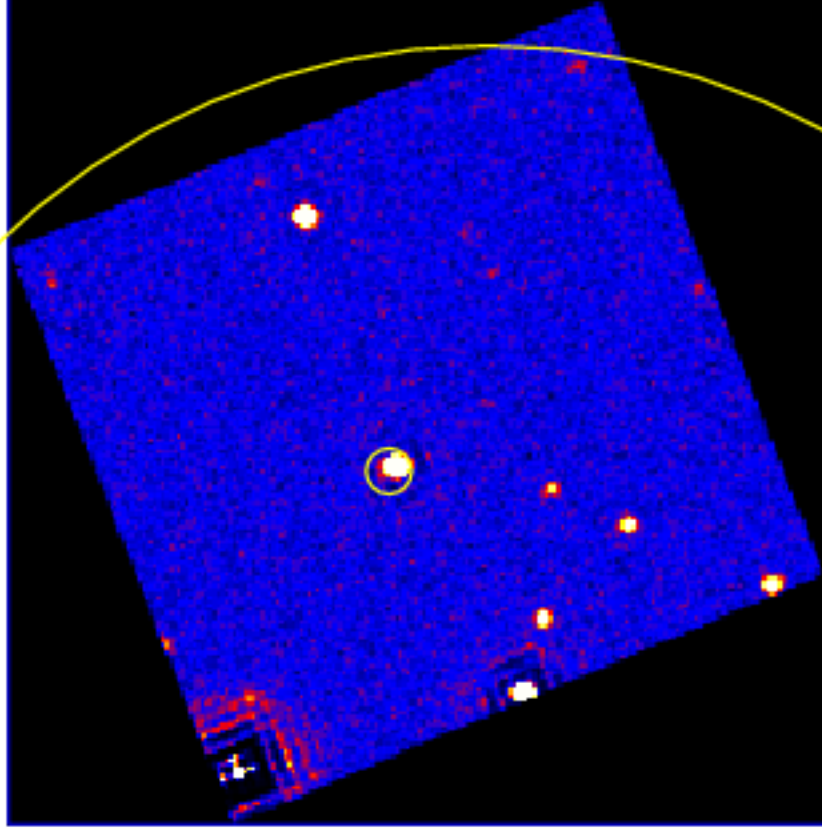

UVOT Finding Chart

OBSID 00871316000 / DATE-OBS 2018-11-10T08:58:14.4

52:30.0

53:00.0

30.0

Dec (J2000)
-36:54:00.0

30.0

55:00.0

30.0

22.0 18.0 14.0 20:09:10.0

RA (J2000)

60

50

40

30

20