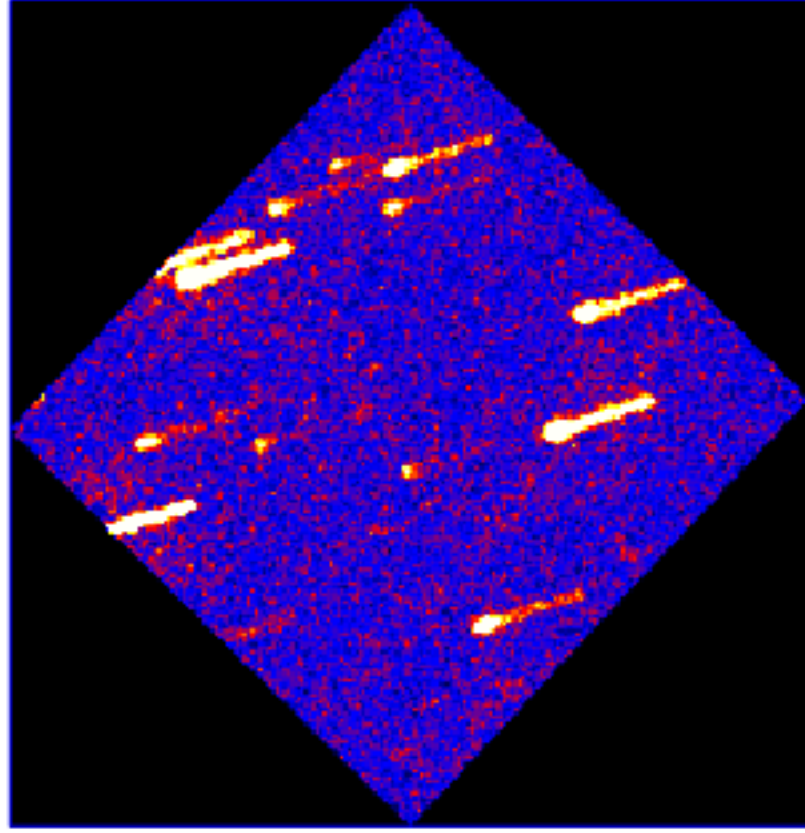

UVOT Finding Chart

OBSID 00872556000 / DATE-OBS 2018-11-19T08:18:01.2

30.0

05:00.0

30.0

Dec (J2000)

43:04:00.0

30.0

03:00.0

02:30.0

42.0

36.0

0:37:30.0

RA (J2000)

5

10