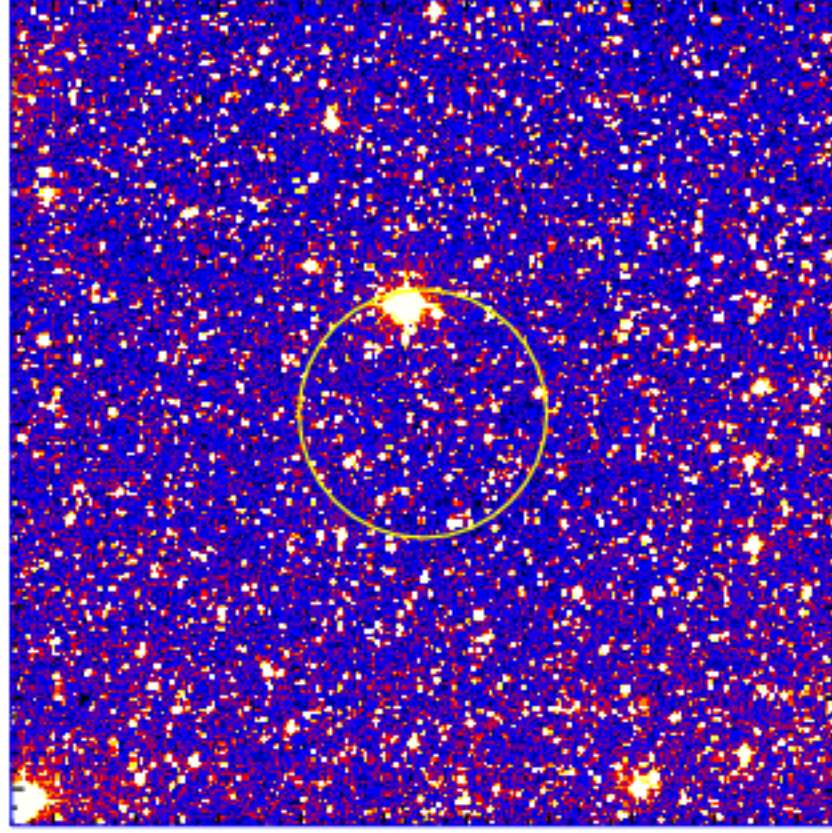

UVOT Finding Chart

OBSID 00874334000 / DATE-OBS 2018-12-02T06:38:13.0

06:00.0
04:00.0
02:00.0
28:00:00.0
58:00.0
56:00.0
54:00.0
52:00.0
27:50:00.0
48:00.0

40.0 20.0 18:43:00.0 40.0 42:20.0

RA (J2000)

3000

3500

4000

4500

5000