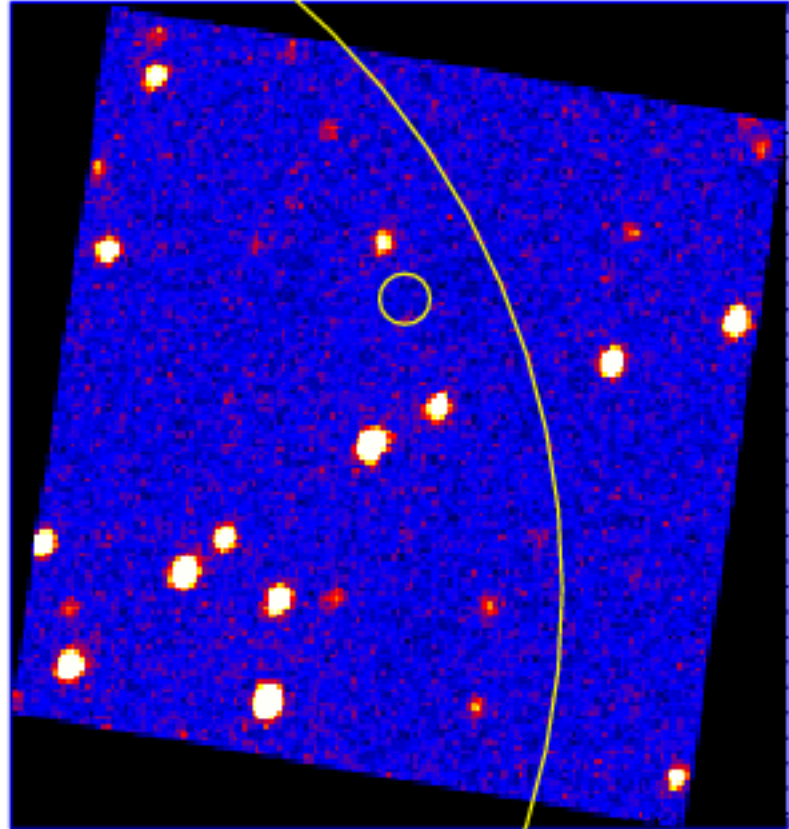

UVOT Finding Chart

OBSID 00874475000 / DATE-OBS 2018-12-03T12:10:29.2

47:30.0

48:00.0

30.0

49:00.0

30.0

-39:50:00.0