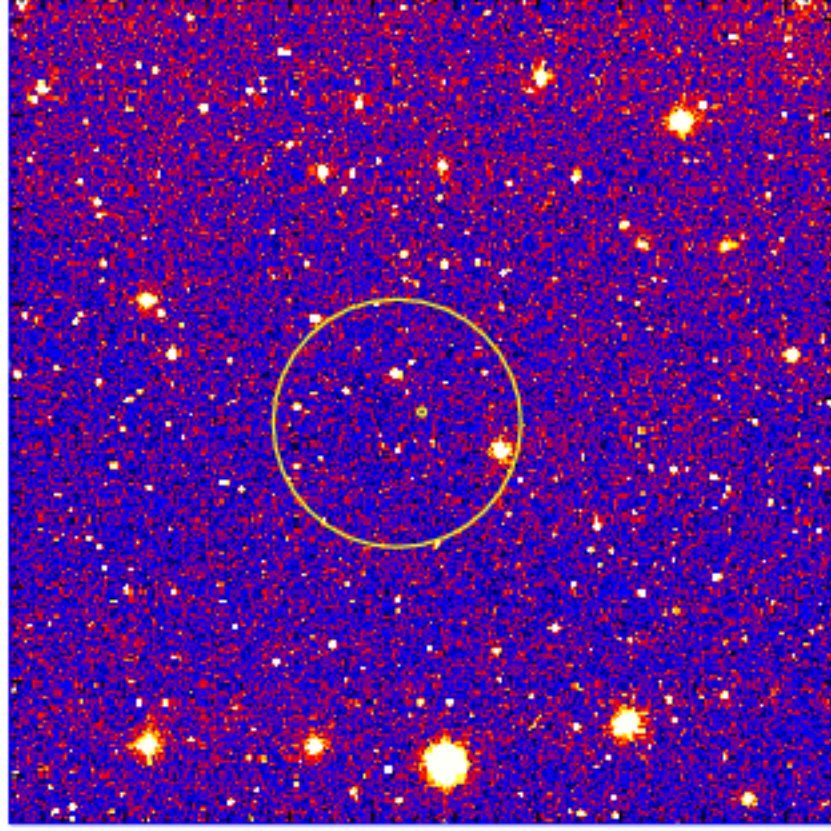

UVOT Finding Chart

OBSID 00882252000 / DATE-OBS 2019-01-06T13:40:10.3

24:00:00.0

58:00.0

56:00.0

54:00.0

52:00.0

23:50:00.0