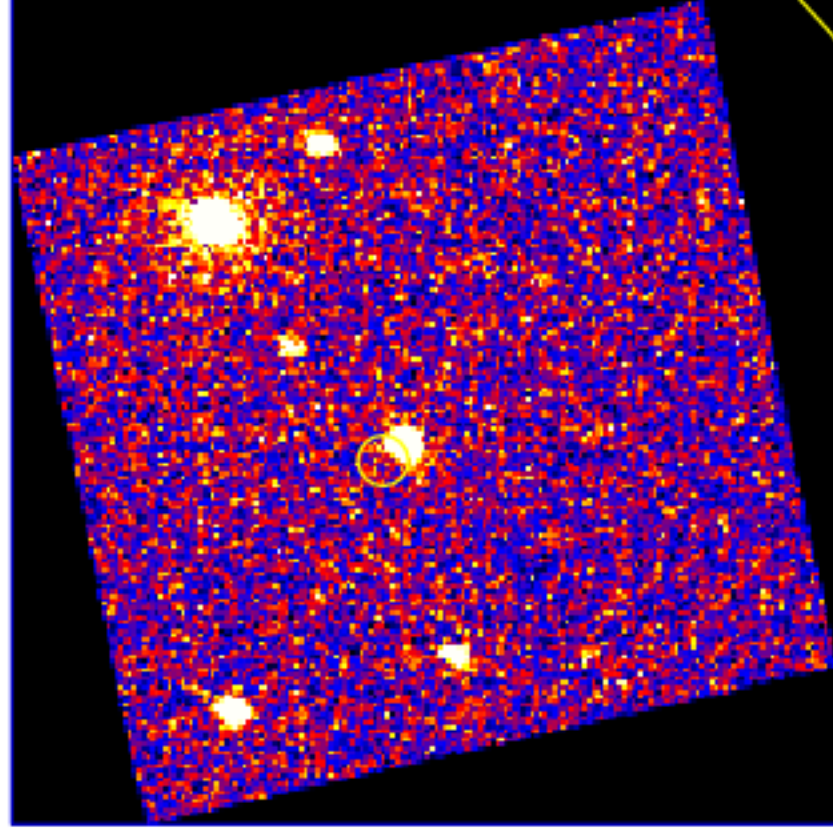

UVOT Finding Chart

OBSID 00882252000 / DATE-OBS 2019-01-06T13:40:10.3

52:00.0

30.0

51:00.0

30.0

23:50:00.0

49:30.0