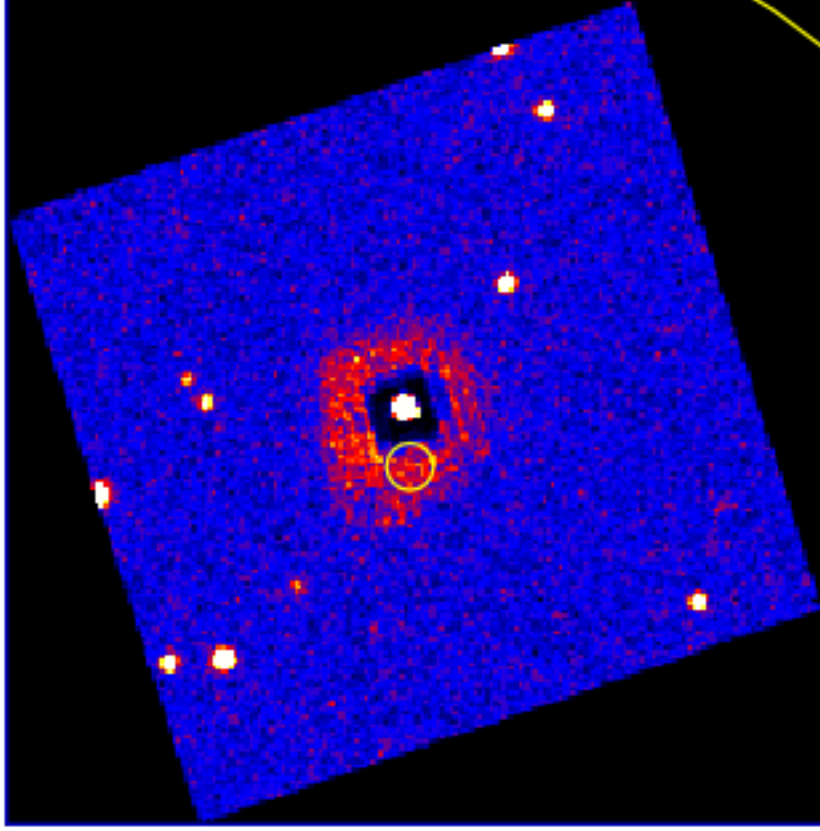

UVOT Finding Chart

OBSID 00882747000 / DATE-OBS 2019-01-09T05:16:04.3

08:00.0

30.0

38:07:00.0

Dec (J2000)

30.0

06:00.0