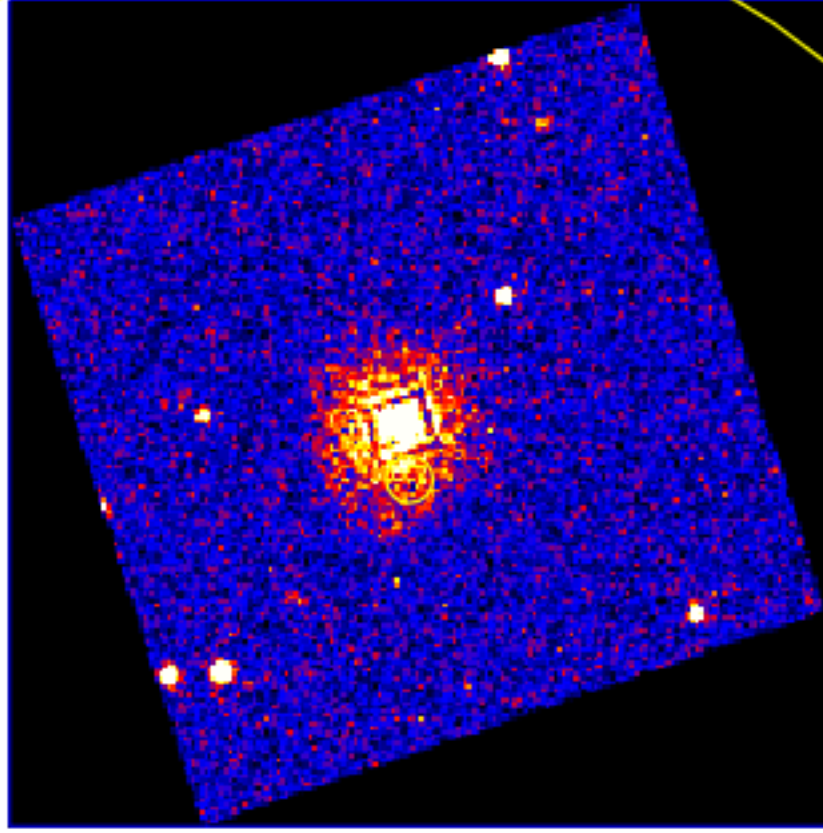

UVOT Finding Chart

OBSID 00882747000 / DATE-OBS 2019-01-09T05:18:43.5

08:00.0

30.0

38:07:00.0

30.0

06:00.0

30.0

05:00.0

54.0 2:12:50.0 46.0 42.0

RA (J2000)

2

4

6

8

10