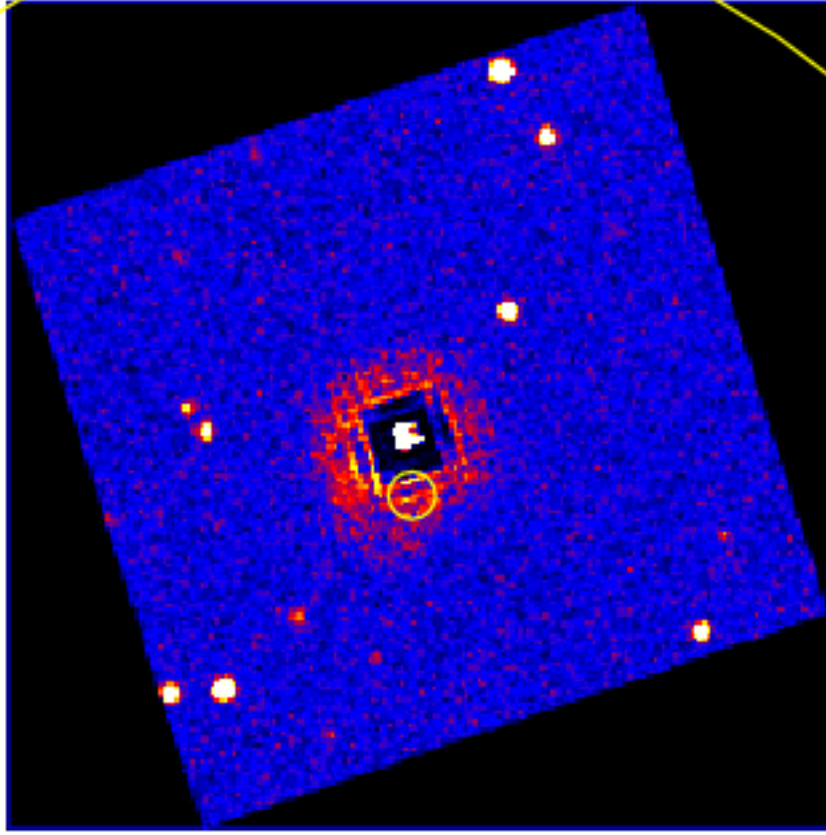

# UVOT Finding Chart

OBSID 00882747000 / DATE-OBS 2019-01-09T05:27:35.4

08:00.0

30.0

38:07:00.0

30.0

06:00.0

30.0