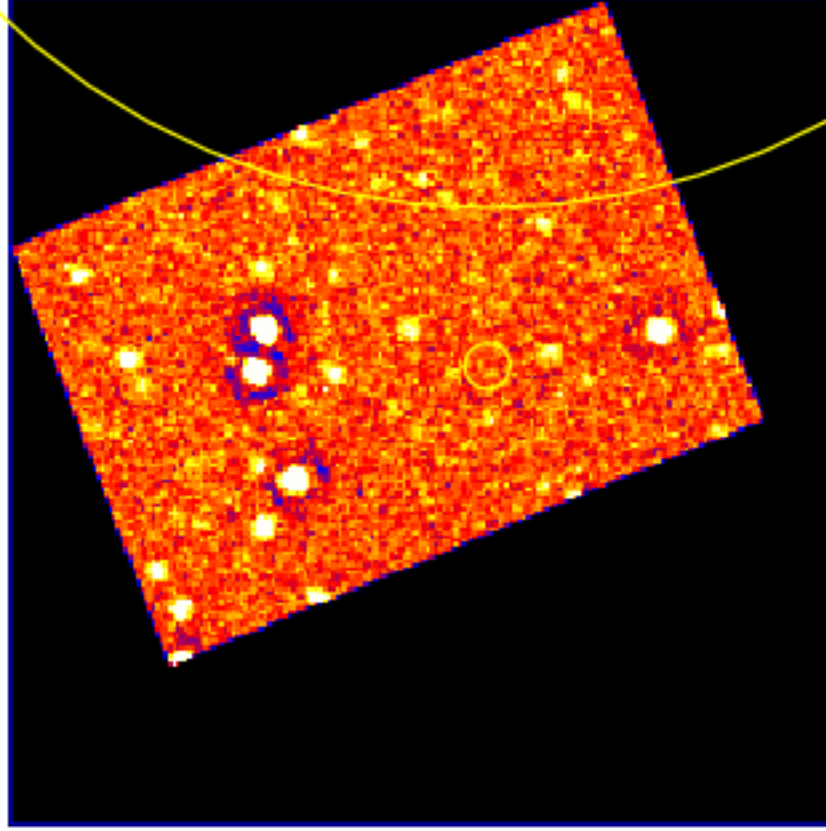

UVOT Finding Chart

OBSID 00886486000 / DATE-OBS 2019-01-29T09:22:48.0

46:30.0

47:00.0

30.0

-47:48:00.0

30.0

49:00.0