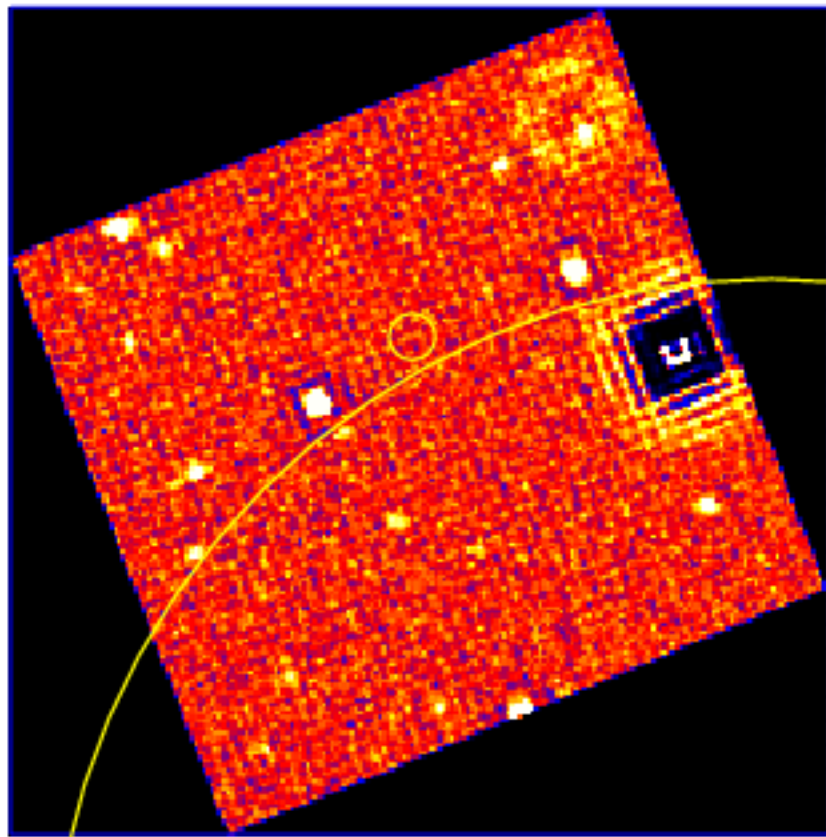

# UVOT Finding Chart

OBSID 00887541000 / DATE-OBS 2019-02-03T21:32:57.5

08.0 04.0 17:29:00.0 56.0 28:52.0

RA (J2000)

60

50

40

30