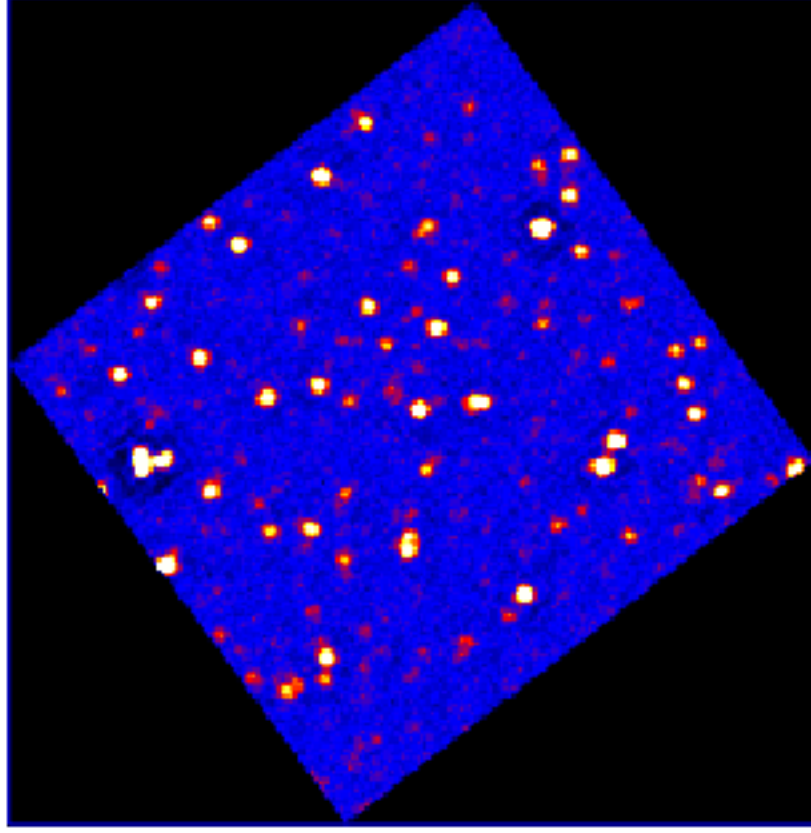

UVOT Finding Chart

OBSID 00889483000 / DATE-OBS 2019-02-18T09:03:35.3

12:30.0

13:00.0

30.0

-8:14:00.0

30.0

15:00.0