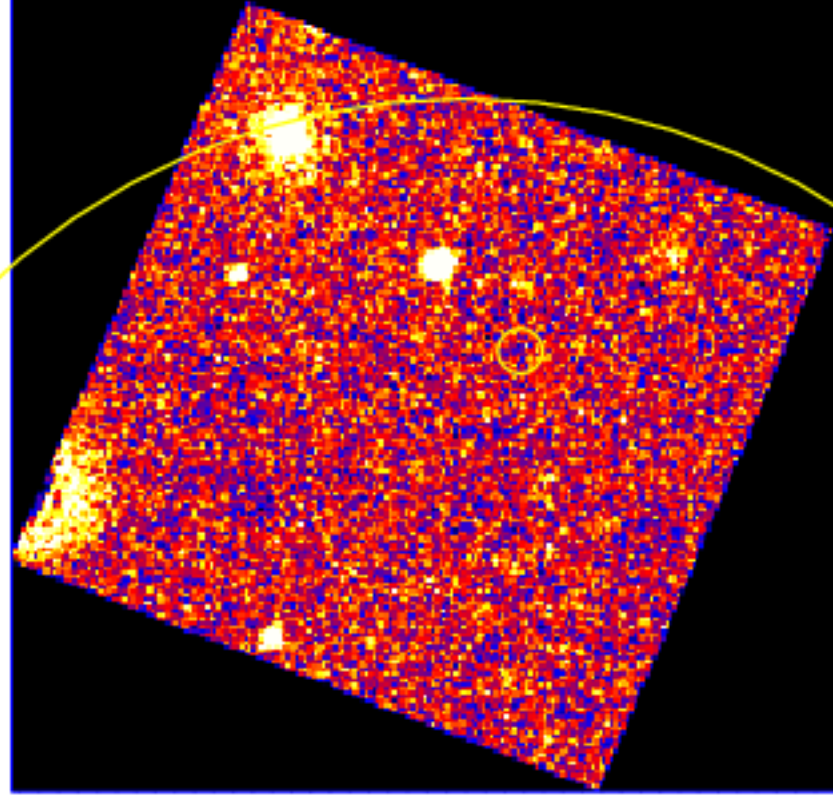

# UVOT Finding Chart

OBSID 00889748000 / DATE-OBS 2019-02-19T19:41:10.0

12:39:00.0

38:20.0

RA (J2000)

2

4

6