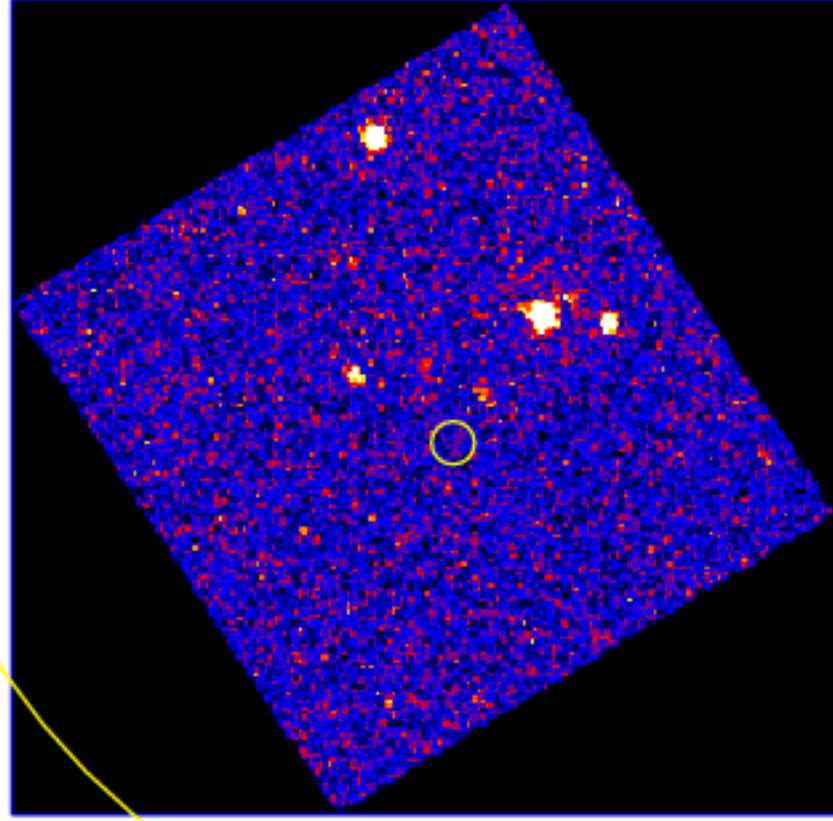

UVOT Finding Chart

OBSID 00889785000 / DATE-OBS 2019-02-20T03:04:55.8

39:30.0

-76:40:00.0

30.0

41:00.0

30.0

42:00.0

30.0

22:01:00.0 40.0 00:20.0

RA (J2000)