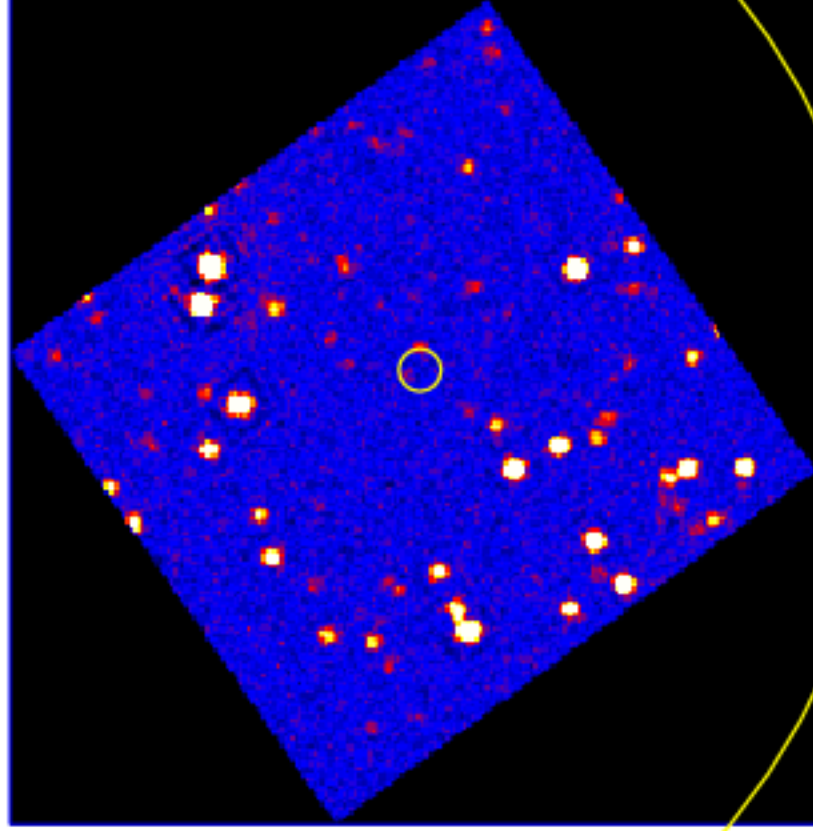

UVOT Finding Chart

OBSID 00890732000 / DATE-OBS 2019-02-26T06:27:43.6

47:00.0

30.0

48:00.0

30.0

49:00.0

30.0