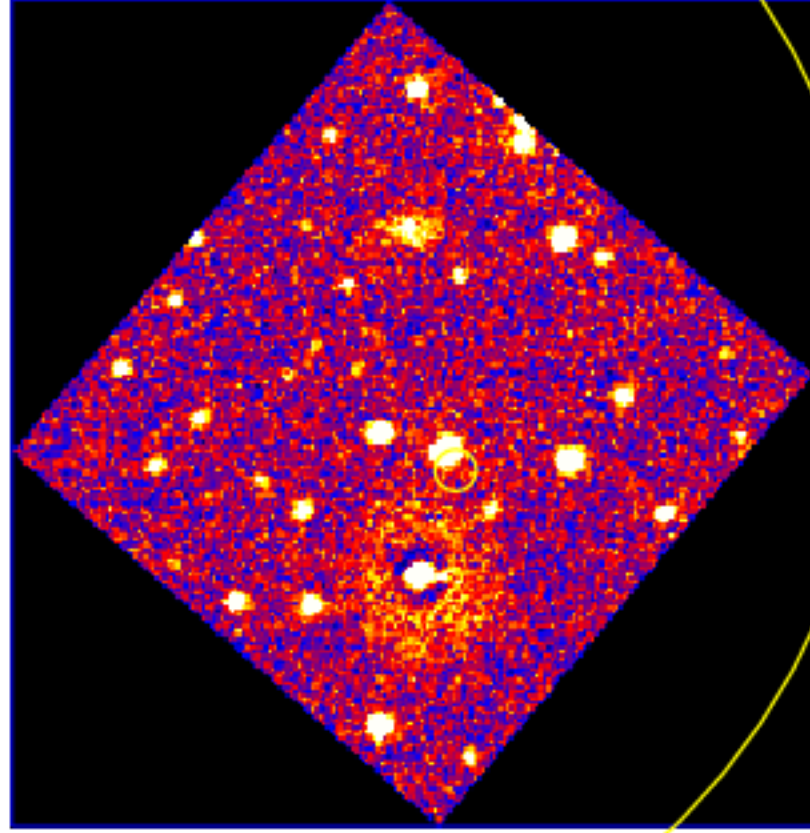

UVOT Finding Chart

OBSID 00903158000 / DATE-OBS 2019-05-11T07:17:22.6

14:00.0

30.0

-20:15:00.0

30.0

16:00.0

30.0