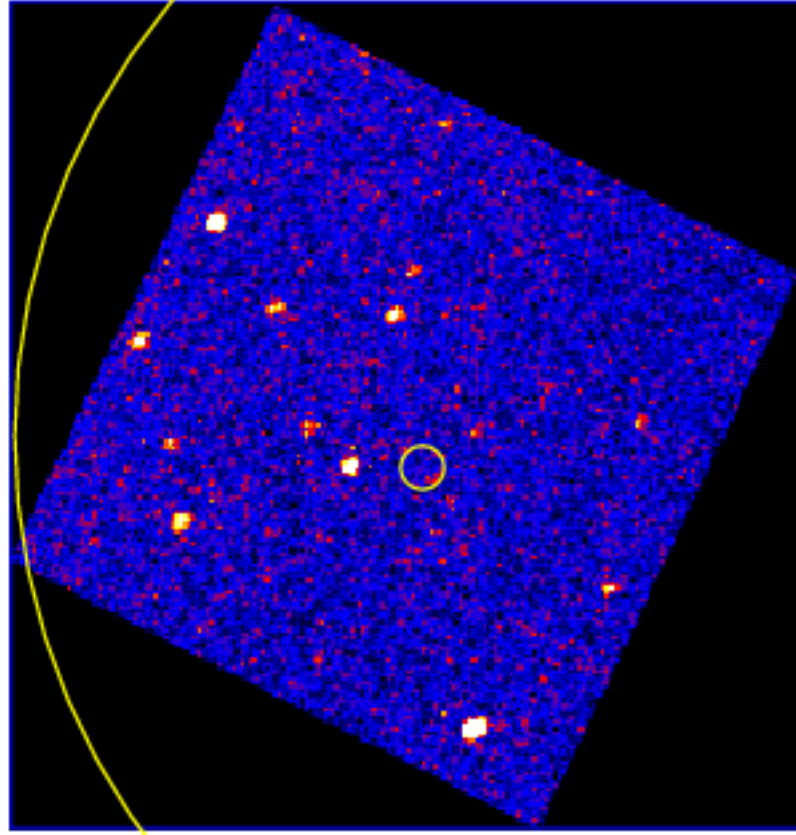

UVOT Finding Chart

OBSID 00904394000 / DATE-OBS 2019-05-19T07:40:16.2

12.0 06.0 7:39:00.0 38:54.0

RA (J2000)

46:30.0

47:00.0

30.0

-38:48:00.0

30.0

49:00.0

30.0

2

4

6

8

10