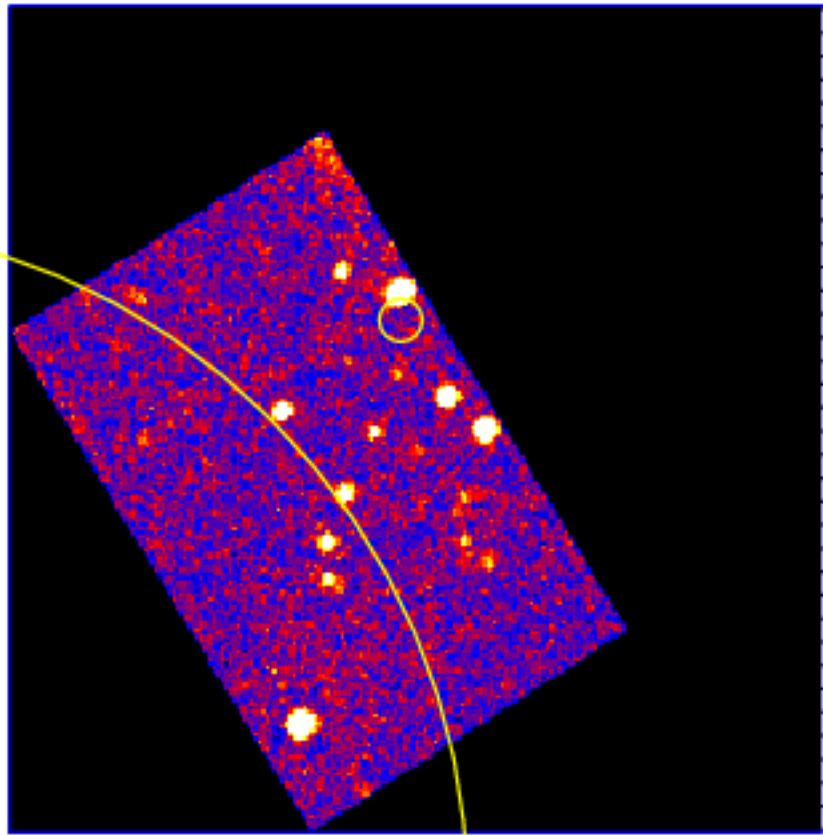

UVOT Finding Chart

OBSID 00906654000 / DATE-OBS 2019-06-04T14:59:45.1

-32:57:00.0

30.0

58:00.0

30.0

59:00.0

30.0

-33:00:00.0

30.0

18.0 14.0 19:50:10.0 06.0 02.0

RA (J2000)