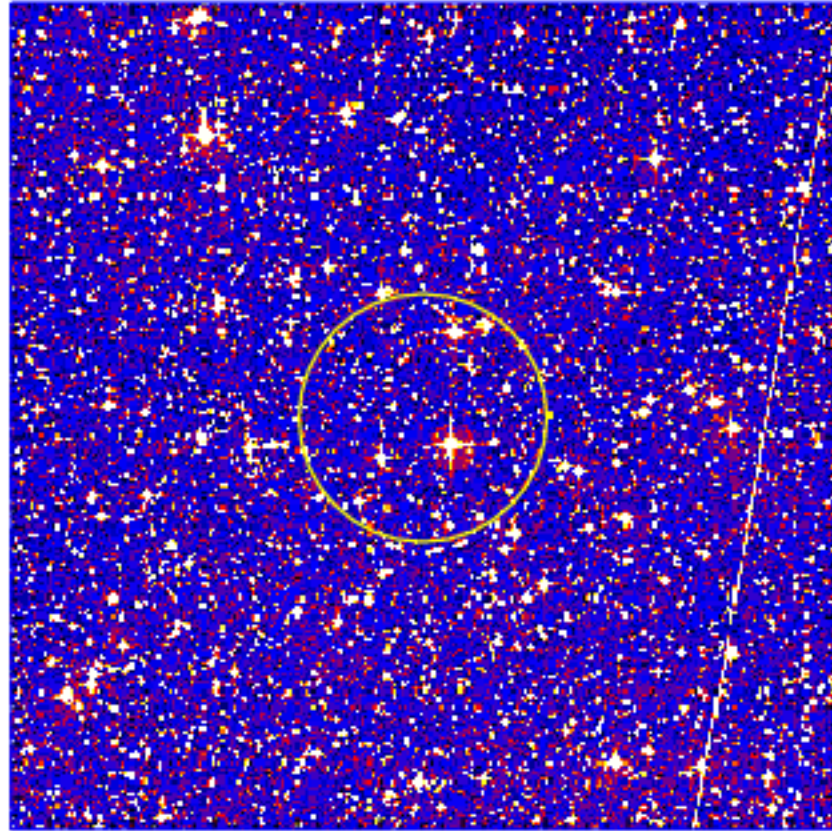

UVOT Finding Chart

OBSID 00913302000 / DATE-OBS 2019-07-06T12:55:41.3

Dec (J2000)

26:00.0
28:00.0
30:00.0
32:00.0
34:00.0
36:00.0
38:00.0
-29:40:00.0
42:00.0
44:00.0

20.0 7:10:00.0 40.0 09:20.0

RA (J2000)

3000

3500

4000

4500

5000