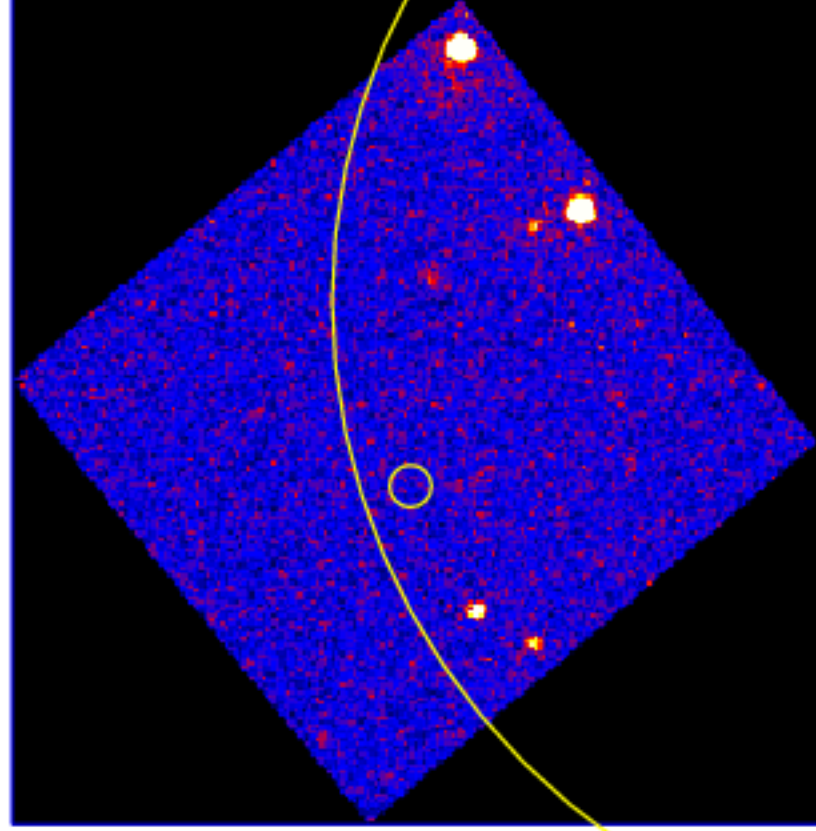

UVOT Finding Chart

OBSID 00922808000 / DATE-OBS 2019-08-28T13:01:26.0

30.0

18:00.0

30.0

27:17:00.0

30.0

16:00.0